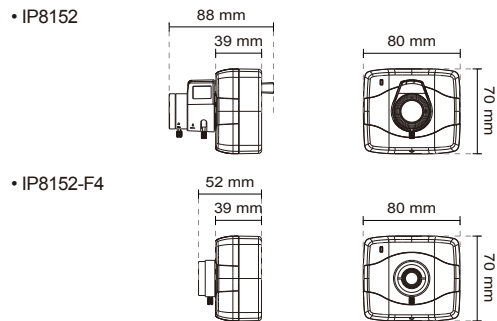

Intelligent Video	
Video Motion Detection	Triple-window video motion detection
Alarm and Event	
Alarm Triggers	Video motion detection, manual trigger, digital input, periodical trigger, system boot, recording notification, camera tampering detection
Alarm Events	Event notification using HTTP, SMTP, FTP and NAS server File upload via HTTP, SMTP, FTP and NAS server
General	
Connectors	RJ-45 for Network/PoE connection Audio input Audio output RS485*1 Digital input*1
LED Indicator	System power and status indicator
Power Input	IEEE 802.3af PoE Class 2
Power Consumption	Max. 3.4W
Dimensions	39mm (D) x 80mm (W) x 70mm (H) (Body only) 88mm (D) x 80mm (W) x 70mm (H) (IP8152) 52mm (D) x 80mm (W) x 70mm (H) (IP8152-F4)
Weight	176 g (Body only) 233 g (IP8152 with lens) 202 g (IP8152-F4 with lens)
Safety Certifications	CE, LVD, FCC Class B, VCCI, C-Tick
Operating Temperature	0°C ~ 50°C
Warranty	24 months
System Requirements	
Operating System	Microsoft Windows 7/Vista/XP/2000
Web Browser	Mozilla Firefox 7~10 (streaming only) Internet Explorer 7.x or 8.x
Other Players	VLC: 1.1.11 or above QuickTime: 7 or above
Included Accessories	
CD	User's manual, quick installation guide, Installation Wizard 2, ST7501 32-channel recording software
Others	Quick installation guide, warranty card, lens, camera stand, screw pack

Dimensions

Compatible Accessories

Mounting Kits

AE-233
Camera enclosure with heater and blower (input AC 24V)

AE2000
Infrared illuminator enclosure

PoE Kits

Lens

All specifications are subject to change without notice. Copyright © 2012 VIVOTEK INC. All rights reserved.

Distributed by:

VIVOTEK INC.
6F, No.192, Lien-Cheng Rd., Chung-Ho, New Taipei City, 235, Taiwan, R.O.C.
|T: +886-2-82455282 | F: +886-2-82455332 | E: sales@vivotek.com

VIVOTEK USA, INC.
2050 Ringwood Avenue, San Jose, CA 95131
|T: 408-773-8886 | F: 408-773-8298 | E: salesusa@vivotek.com

Ver 1.0