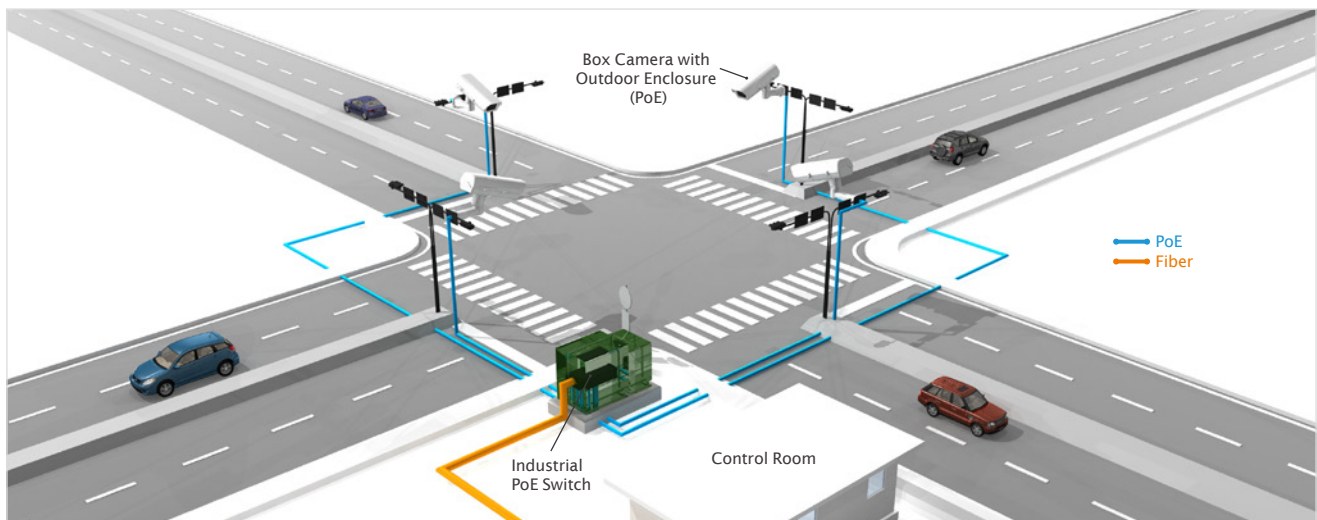

AE-241

Outdoor Enclosure with Internal IR and PoE Module

IP66 · IK10 · One Cable Installation · Build-in 50M IR LED

VIVOTEK AE-241 is an outdoor enclosure with 802.3at compliant PoE, allowing single-cable installation with the PoE camera for a maximum 30 W power supply. In addition, built-in IR LEDs enable it to provide enough illumination for clear viewing up to 50 meters, even in completely dark environments.

The AE-241 also features IP66-rated housing to help the enclosure withstand rain and dust and high pressure water jets from any direction while its IK10-rated housing can provide the protection against the vandal act and impact.

Traffic monitoring

Application Diagram

Technical Specifications

Viewing Window	Tempered glass
Construction	Die casting Al-alloy
Latch	Dual side locking by screw
Camera Mounting	Removable camera metal sled
IR	15' 50M (850nm)
Window Heater	Always on
Fan On/Off	35°C On, 25°C Off
Power Input	30W IEEE 802.3at (Power supply not included)
Coating	White epoxy powder coating
Casing	Weather-proof IP66-rated housing Vandal-proof IK10-rated metal housing