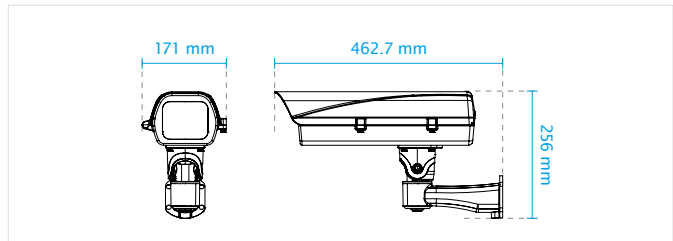

Technical Specifications

Viewing Window	Tempered glass
Construction	Die casting Al-alloy
Latch	Dual side locking by screw
Camera Mounting	Removable camera metal sled
IR	15' 50M (850nm)
Window Heater	Always on
Fan On/Off	35°C On, 25°C Off
Power Input	30W IEEE 802.3at (Power supply not included)
Coating	White epoxy powder coating
Casing	Weather-proof IP66-rated housing Vandal-proof IK10-rated metal housing

Operating Temperature	-20°C ~ 50°C (-4°F ~ 122°F)
External Dimensions	462.7 (L) x 171 (W) x 256 (H) mm
Weight	Net: 2800g (with bracket)
Included Accessories	Wall bracket, installation guide, screw kit

Dimensions

Compatible Accessories

Supported Cameras

Optional Accessories

30W PoE Switch / Injector

All specifications are subject to change without notice. Copyright © VIVOTEK INC. All rights reserved.