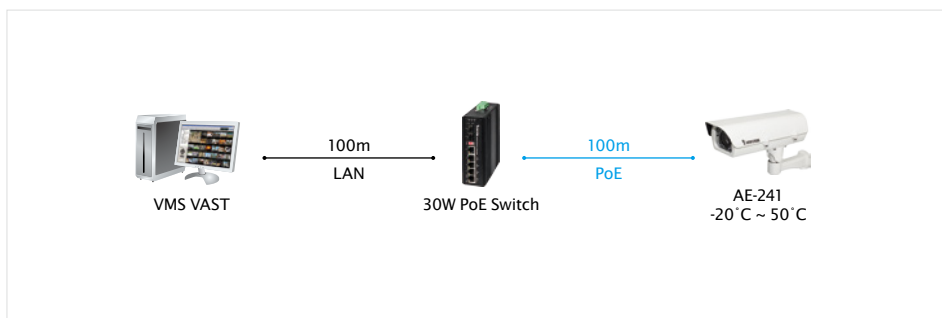

AE-241

Outdoor Enclosure with Internal IR and PoE Module

IP66 · IK10 · One Cable Installation · Build-in 50M IR LED

VIVOTEK AE-241 is an outdoor enclosure with 802.3at compliant PoE, allowing single-cable installation with the PoE camera for a maximum 30 W power supply. In addition, built-in IR LEDs enable it to provide enough illumination for clear viewing up to 50 meters, even in completely dark environments.

The AE-241 also features IP66-rated housing to help the enclosure withstand rain and dust and high pressure water jets from any direction while its IK10-rated housing can provide the protection against the vandal act and impact.

Traffic monitoring

Application Diagram

Technical Specifications

Viewing Window	Tempered glass
Construction	Die casting Al-alloy
Latch	Dual side locking by screw
Camera Mounting	Removable camera metal sled
IR	15' 50M (850nm)
Window Heater	Always on
Fan On/Off	35°C On, 25°C Off
Power Input	30W IEEE 802.3at (Power supply not included)
Coating	White epoxy powder coating
Casing	Weather-proof IP66-rated housing Vandal-proof IK10-rated metal housing