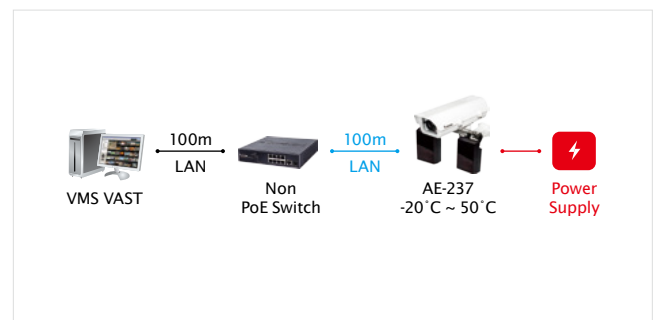

AE-237

Outdoor Enclosure with
Optional Fiber Media Converter

IP66 · IK10 · Easy Installation ·
Optional Fiber Media Converter Support

VIVOTEK AE-237 is an outdoor enclosure, featuring IP66-rated housing to help the enclosure withstand rain and dust and high pressure water jets from any direction while its IK10-rated housing can provide the protection against the vandal act and impact.

In addition, AE-237 is also compatible with VIVOTEK fiber media converters, AW-IHS-0200 and AW-IHS-0201, for long-range Ethernet connection options.

Traffic monitoring

Application Diagram

Application Diagram

Technical Specifications

Viewing Window	Tempered glass	Operating Temperature	-20°C ~ 50°C (-4°F ~ 122°F)
Construction	Die casting Al-alloy	External Dimensions	462.7 (L) x 171 (W) x 256 (H) mm
Latch	Dual side locking by screw	Weight	Net: 2800g (with bracket)
Camera Mounting	Removable camera metal sled	Included Accessories	Wall bracket, installation guide, screw kit
Window Heater	15°C On, 25°C Off		
Fan On/Off	35°C On, 25°C Off		
Power Input	24VAC (Power supply not included)		
Coating	White epoxy powder coating		
Casing	Weather-proof IP66-rated housing Vandal-proof IK10-rated metal housing		