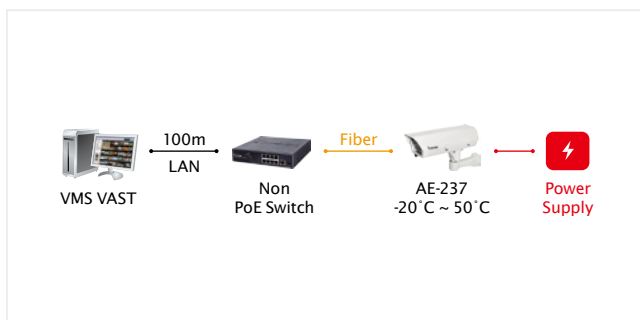

AE-237

Outdoor Enclosure with
Optional Fiber Media Converter

IP66 · IK10 · Easy Installation ·
Optional Fiber Media Converter Support

VIVOTEK AE-237 is an outdoor enclosure, featuring IP66-rated housing to help the enclosure withstand rain and dust and high pressure water jets from any direction while its IK10-rated housing can provide the protection against the vandal act and impact.

In addition, AE-237 is also compatible with VIVOTEK fiber media converters, AW-IHS-0200 and AW-IHS-0201, for long-range Ethernet connection options.

Traffic monitoring

Application Diagram

Application Diagram

Technical Specifications

Viewing Window	Tempered glass	Operating Temperature	-20°C ~ 50°C (-4°F ~ 122°F)
Construction	Die casting Al-alloy	External Dimensions	462.7 (L) x 171 (W) x 256 (H) mm
Latch	Dual side locking by screw	Weight	Net: 2800g (with bracket)
Camera Mounting	Removable camera metal sled	Included Accessories	Wall bracket, installation guide, screw kit
Window Heater	15°C On, 25°C Off		
Fan On/Off	35°C On, 25°C Off		
Power Input	24VAC (Power supply not included)		
Coating	White epoxy powder coating		
Casing	Weather-proof IP66-rated housing Vandal-proof IK10-rated metal housing		