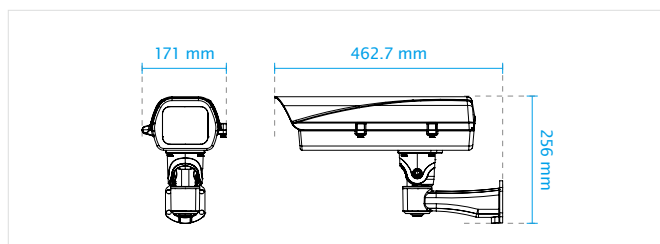

Technical Specifications

Viewing Window	Tempered glass	Operating Temperature	-20°C ~ 50°C (-4°F ~ 122°F)
Construction	Die casting Al-alloy	External Dimensions	462.7 (L) x 171 (W) x 256 (H) mm
Latch	Dual side locking by screw	Weight	Net: 2800g (with bracket)
Camera Mounting	Removable camera metal sled	Included Accessories	Wall bracket, installation guide, screw kit
Window Heater	15°C On, 25°C Off		
Fan On/Off	35°C On, 25°C Off		
Power Input	24VAC (Power supply not included)		
Coating	White epoxy powder coating		
Casing	Weather-proof IP66-rated housing Vandal-proof IK10-rated metal housing		

Dimensions

Compatible Accessories

Supported Cameras

Optional Accessories

Media Converters

IR Illuminators

All specifications are subject to change without notice. Copyright © VIVOTEK INC. All rights reserved.

Ver. 9