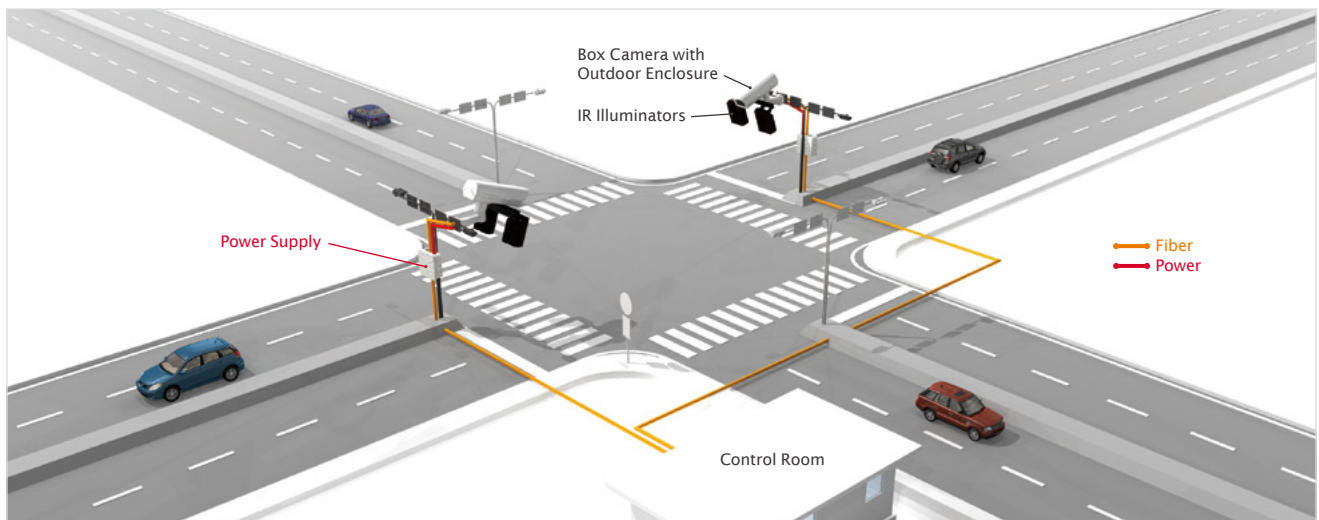

AE-237

Outdoor Enclosure with
Optional Fiber Media Converter

IP66 · IK10 · Easy Installation ·
Optional Fiber Media Converter Support

VIVOTEK AE-237 is an outdoor enclosure, featuring IP66-rated housing to help the enclosure withstand rain and dust and high pressure water jets from any direction while its IK10-rated housing can provide the protection against the vandal act and impact.

In addition, AE-237 is also compatible with VIVOTEK fiber media converters, AW-IHS-0200 and AW-IHS-0201, for long-range Ethernet connection options.

Traffic monitoring

Application Diagram

Application Diagram

Technical Specifications

Viewing Window	Tempered glass	Operating Temperature	-20°C ~ 50°C (-4°F ~ 122°F)
Construction	Die casting Al-alloy	External Dimensions	462.7 (L) x 171 (W) x 256 (H) mm
Latch	Dual side locking by screw	Weight	Net: 2800g (with bracket)
Camera Mounting	Removable camera metal sled	Included Accessories	Wall bracket, installation guide, screw kit
Window Heater	15°C On, 25°C Off		
Fan On/Off	35°C On, 25°C Off		
Power Input	24VAC (Power supply not included)		
Coating	White epoxy powder coating		
Casing	Weather-proof IP66-rated housing Vandal-proof IK10-rated metal housing		