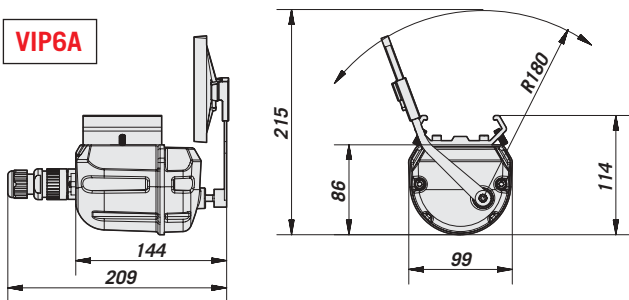

VIP6A

The values are in millimeters.

TECHNICAL DATA

GENERAL

Sunshield:

- Extruded aluminium
- Epoxypolyester powder painted colour RAL9002
- Built in tecnopolymer RAL9002 colour, models VERSO and VERSO COMPACT

Wiper:

- Entirely built in reinforced polypropylene
- RAL9002 colour
- IP66

MECHANICAL

OHEGB:

- 4 PG9 sheath glands

Wiper:

- Dimensions (BxHxL): 99x114x209 mm (3.8x4.4x8.2 in) (not comprehensive of blade)
- Weight 0,7 kg (1.5 lb)
- Connector 3+1 PINS

Washer pump:

- Dimensions BxHxL: VIP5WAS 217x272x254 mm (8.5x10.7x10 in)
- Dimensions BxHxL: VIP25WAS 301x458x345 mm (11.8x18x13.58 in)
- Reservoir capacity 5 or 25 l (1.3 or 6.6 gal).
- Delivery head max 5 m (16ft).

ELECTRICAL

Heaters:

- Input 12VDC/24VAC, consumption 20W
- Input 115/230 VAC, consumption 40W

Power supply:

For VERSO, VERSO COMPACT and HEG

- Input 100-240VAC, 50/60Hz, output 12VDC, 1Amax
- Input 230VAC, 50Hz, output 24VAC, 400mA max

For HEK:

- Input 230VAC, 50Hz, output 12VDC 350mA max
- Input 230VAC, 50Hz, output 24VAC 350mA max

For HEP, HEB-HEC, HOV, HEA, HEM:

- Input 230VAC, 50Hz, output 12VDC 400mA max
- Input 230VAC, 50Hz, output 24VAC 400mA max

Power supply on weatherproof junction box:

- OHEGBPS1 Input 230VAC, 50Hz, output 12VDC 400mA max
- OHEGBPS2 Input 230VAC, 50Hz, output 24VAC 400mA max

Wiper:

- VIP6A1 Input 230VAC consumption 7W
- VIP6A2 Input 24VAC consumption 7W

Washer pump:

- VIP5WAS01 Input 230VAC, consumption 12W
- VIP5WAS02 Input 24VAC, consumption 12W
- VIP25WAS01 Input 230VAC, consumption 12W
- VIP25WAS02 Input 24VAC, consumption 12W

SPARE PARTS

- SPATER Wiper blade for VIP6A

Unit Weight (kg / lb):

OHEGB: 0,4 / 0.88
OHEGPS1: 0,93 / 2.05
OHEGPS2: 1,07 / 2.35
VIP6A: 2 / 1.5
VIP25WAS: 4,5 / 9.92

Package Weight (kg / lb):