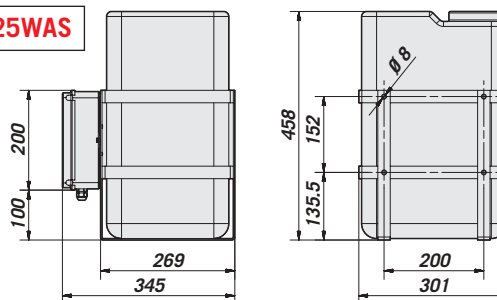

VIP6A

OHEGB

VIP5WAS

VIP25WAS

The values are in millimeters.

TECHNICAL DATA

GENERAL

Sunshield:

MECHANICAL

OHEGB:

- 4 PG9 sheath glands

Wiper:

- Dimensions (BxHxL): 99x114x209 mm (3.8x4.4x8.2 in) (not comprehensive of blade)
- Weight 0,7 kg (1.5 lb)
- Connector 3+1 PINS

Washer pump:

- Dimensions BxHxL: VIP5WAS 217x272x254 mm (8.5x10.7x10 in)
- Dimensions BxHxL: VIP25WAS 301x458x345 mm (11.8x18x13.58 in)
- Reservoir capacity 5 or 25 l (1.3 or 6.6 gal).
- Delivery head max 5 m (16ft).

Package Dimensions (cm / in):

OHEGB: 17x34,5x13 / 6.69x13.58x5.11
OHEGPS1: 17x34,5x13 / 6.69x13.58x5.11
OHEGPS2: 17x34,5x13 / 6.69x13.58x5.11
VIP6A: 17,5x27x22,5 / 17.5x27x22.5
VIP25WAS: 39,5x34x57 / 45.55x13.38x22.44