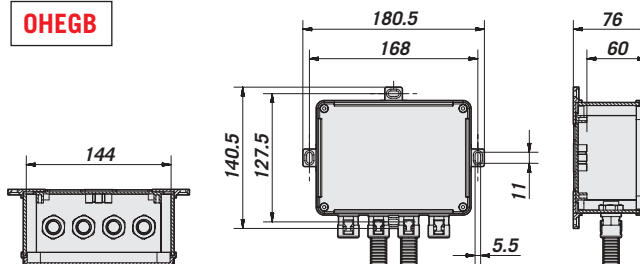

OHEGB

The values are in millimeters.

TECHNICAL DATA

GENERAL

Sunshield:

- Extruded aluminium
- Epoxypolyester powder painted colour RAL9002
- Built in tecnopolymer RAL9002 colour, models VERSO and VERSO COMPACT

Wiper:

- Entirely built in reinforced polypropylene
- RAL9002 colour
- IP66

MECHANICAL

OHEGB:

- 4 PG9 sheath glands

Wiper:

- Dimensions (BxHxL): 99x114x209 mm (3.8x4.4x8.2 in) (not comprehensive of blade)
- Weight 0,7 kg (1.5 lb)
- Connector 3+1 PINS

Washer pump:

- Dimensions BxHxL: VIP5WAS 217x272x254 mm (8.5x10.7x10 in)
- Dimensions BxHxL: VIP25WAS 301x458x345 mm (11.8x18x13.58 in)
- Reservoir capacity 5 or 25 l (1.3 or 6.6 gal).
- Delivery head max 5 m (16ft).

ELECTRICAL

Heaters:

- Input 12VDC/24VAC, consumption 20W
- Input 115/230 VAC, consumption 40W

Power supply:

For VERSO, VERSO COMPACT and HEG

- Input 100-240VAC, 50/60Hz, output 12VDC, 1Amax
- Input 230VAC, 50Hz, output 24VAC, 400mA max

For HEK:

- Input 230VAC, 50Hz, output 12VDC 350mA max
- Input 230VAC, 50Hz, output 24VAC 350mA max

For HEP, HEB-HEC, HOV, HEA, HEM:

- Input 230VAC, 50Hz, output 12VDC 400mA max
- Input 230VAC, 50Hz, output 24VAC 400mA max

Power supply on weatherproof junction box:

- OHEGBPS1 Input 230VAC, 50Hz, output 12VDC 400mA max
- OHEGBPS2 Input 230VAC, 50Hz, output 24VAC 400mA max

Wiper:

- VIP6A1 Input 230VAC consumption 7W
- VIP6A2 Input 24VAC consumption 7W

Washer pump:

- VIP5WAS01 Input 230VAC, consumption 12W
- VIP5WAS02 Input 24VAC, consumption 12W
- VIP25WAS01 Input 230VAC, consumption 12W
- VIP25WAS02 Input 24VAC, consumption 12W

SPARE PARTS

- SPATER Wiper blade for VIP6A

Unit Weight (kg / lb):

OHEGB: 0,4 / 0.88
OHEGPS1: 0,93 / 2.05
OHEGPS2: 1,07 / 2.35
VIP6A: 2 / 1.5
VIP25WAS: 4,5 / 9.92

Package Weight (kg / lb):