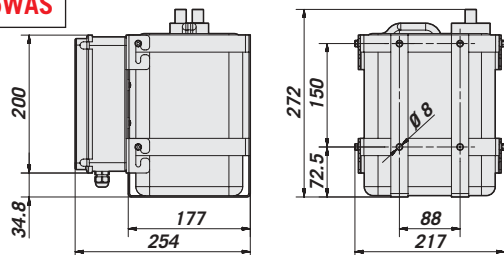

VIP5WAS

The values are in millimeters.

TECHNICAL DATA

GENERAL

Sunshield:

- Extruded aluminium
- Epoxypolyester powder painted colour RAL9002
- Built in tecnopolymer RAL9002 colour, models VERSO and VERSO COMPACT

Wiper:

- Entirely built in reinforced polypropylene
- RAL9002 colour
- IP66

MECHANICAL

OHEGB:

- 4 PG9 sheath glands

Wiper:

- Dimensions (BxHxL): 99x114x209 mm (3.8x4.4x8.2 in) (not comprehensive of blade)
- Weight 0,7 kg (1.5 lb)
- Connector 3+1 PINS

Washer pump:

- Dimensions BxHxL: VIP5WAS 217x272x254 mm (8.5x10.7x10 in)
- Dimensions BxHxL: VIP25WAS 301x458x345 mm (11.8x18x13.58 in)
- Reservoir capacity 5 or 25 l (1.3 or 6.6 gal).
- Delivery head max 5 m (16ft).

ELECTRICAL

Heaters:

- Input 12VDC/24VAC, consumption 20W
- Input 115/230 VAC, consumption 40W

Power supply:

For VERSO, VERSO COMPACT and HEG

- Input 100-240VAC, 50/60Hz, output 12VDC, 1Amax
- Input 230VAC, 50Hz, output 24VAC, 400mA max

For HEK:

- Input 230VAC, 50Hz, output 12VDC 350mA max
- Input 230VAC, 50Hz, output 24VAC 350mA max

For HEP, HEB-HEC, HOV, HEA, HEM:

- Input 230VAC, 50Hz, output 12VDC 400mA max
- Input 230VAC, 50Hz, output 24VAC 400mA max

Power supply on weatherproof junction box:

- OHEGBPS1 Input 230VAC, 50Hz, output 12VDC 400mA max
- OHEGBPS2 Input 230VAC, 50Hz, output 24VAC 400mA max

Wiper:

- VIP6A1 Input 230VAC consumption 7W
- VIP6A2 Input 24VAC consumption 7W

Washer pump:

- VIP5WAS01 Input 230VAC, consumption 12W
- VIP5WAS02 Input 24VAC, consumption 12W
- VIP25WAS01 Input 230VAC, consumption 12W
- VIP25WAS02 Input 24VAC, consumption 12W

SPARE PARTS

- SPATER Wiper blade for VIP6A

Unit Weight (kg / lb):

OHEGB: 0,4 / 0.88
OHEGPS1: 0,93 / 2.05
OHEGPS2: 1,07 / 2.35
VIP6A: 2 / 1.5
VIP25WAS: 4,5 / 9.92

Package Weight (kg / lb):