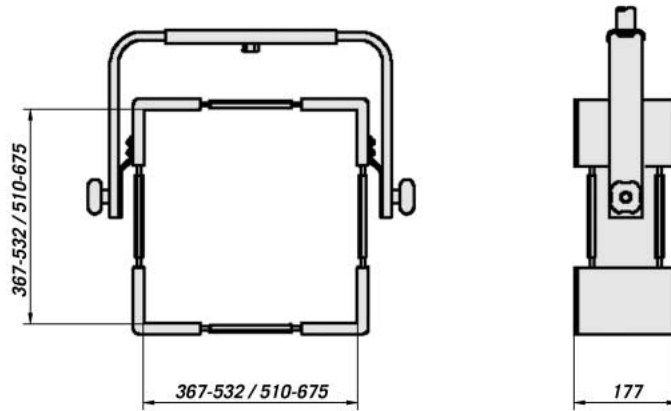

MID

MIS

MHSW1

The values are in millimeters.