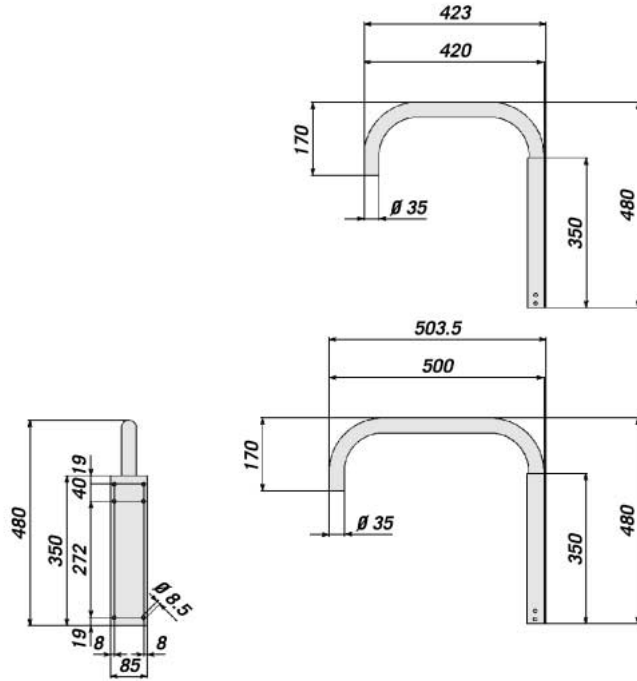

MWM: wall mount bracket;

MCMB: ceiling mount bracket;

WCMPB: extension for ceiling mount bracket.

MONITOR MOUNTS:	
MIS1	Monitor hanger 9"-12" (212.5-325 mm)
MIS2	Monitor hanger 12"-14" (275-377.5 mm)
MID3	Monitor hanger 14"-21" (367.5-532.5 mm)
MID4	Monitor hanger 21"-28" (510-675 mm)
SUPPORTS:	
MHSW1	9"-12"-14" wall monitor mount
ACCESSORIES:	
MWM1	Wall bracket for monitor hanger for mod. MIS
MWM4	Wall bracket for monitor hanger for mod. MID
MCMB	Ceiling bracket for monitor mount
WCMPB	500 mm extension for MCMB

MID

MIS

MHSW1

The values are in millimeters.

MWM1/MWM4

WCMPB

MCMB

The values are in millimeters.

WCMPB

- Made of aluminium tube
- Painted with grey epoxy polyester powder

MECHANICAL

MIS1

- Dimensions: min. 212x212 mm (8.3x8.3 in), maximum 325x325 mm (12.7x12.7 in)
- Load rating: 20 kg (44 lb)

MIS2

- Dimensions: min. 275x275 mm (10.8x10.8 in), maximum 377x377 mm (14.8x14.8 in)
- Load rating: 25 kg (55 lb)

MID3

- Dimensions: min. 367x367 mm (14.4x14.4 in), maximum 532x532 mm (20.9x20.9 in)
- Load rating: 35 kg (77 lb)

MID4

- Dimensions: min. 510x510 mm (20x20 in), maximum 675x675 mm (26.5x26.5 in)
- Load rating: 40 kg (88 lb)