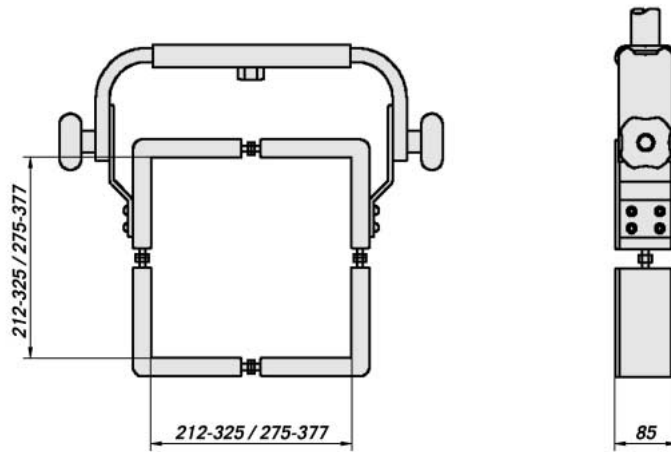

MID

MIS

MHSW1

The values are in millimeters.