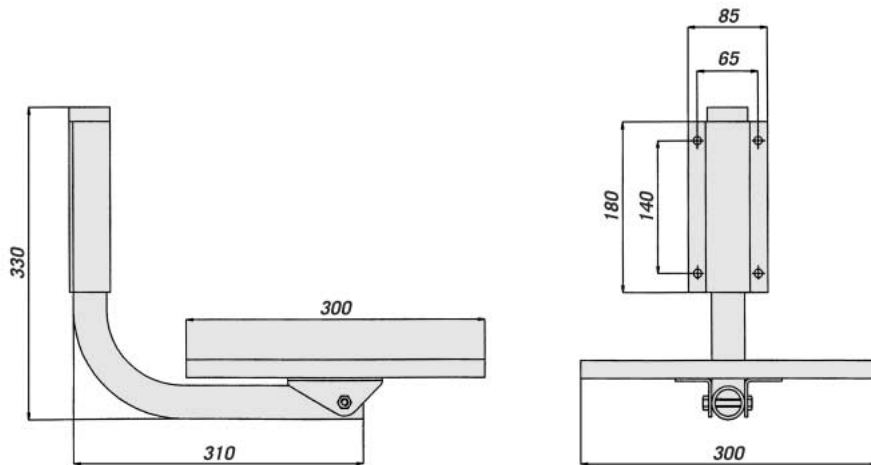

MHSW1

The values are in millimeters.