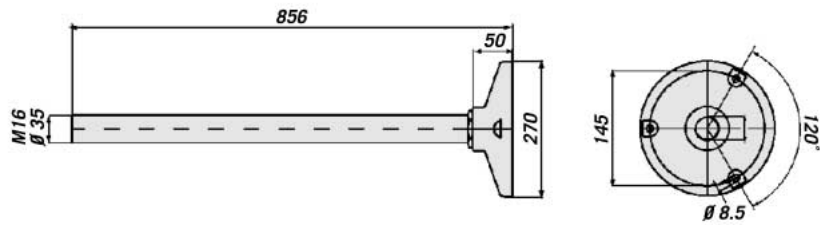

MWM: wall mount bracket;

MCMB: ceiling mount bracket;

WCMPB: extension for ceiling mount bracket.

MONITOR MOUNTS:	
MIS1	Monitor hanger 9"-12" (212.5-325 mm)
MIS2	Monitor hanger 12"-14" (275-377.5 mm)
MID3	Monitor hanger 14"-21" (367.5-532.5 mm)
MID4	Monitor hanger 21"-28" (510-675 mm)
SUPPORTS:	
MHSW1	9"-12"-14" wall monitor mount
ACCESSORIES:	
MWM1	Wall bracket for monitor hanger for mod. MIS
MWM4	Wall bracket for monitor hanger for mod. MID
MCMB	Ceiling bracket for monitor mount
WCMPB	500 mm extension for MCMB

MID

MIS

MHSW1

The values are in millimeters.

MWM1/MWM4

WCMPB

MCMB

The values are in millimeters.

WCMPB

- Made of aluminium tube
- Painted with grey epoxy polyester powder

MECHANICAL

MIS1

- Dimensions: min. 212x212 mm (8.3x8.3 in), maximum 325x325 mm (12.7x12.7 in)
- Load rating: 20 kg (44 lb)

MIS2

- Dimensions: min. 275x275 mm (10.8x10.8 in), maximum 377x377 mm (14.8x14.8 in)
- Load rating: 25 kg (55 lb)