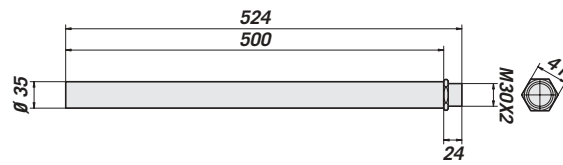

MWM: wall mount bracket;

MCMB: ceiling mount bracket;

WCMPB: extension for ceiling mount bracket.

MONITOR MOUNTS:	
MIS1	Monitor hanger 9"-12" (212.5-325 mm)
MIS2	Monitor hanger 12"-14" (275-377.5 mm)
MID3	Monitor hanger 14"-21" (367.5-532.5 mm)
MID4	Monitor hanger 21"-28" (510-675 mm)
SUPPORTS:	
MHSW1	9"-12"-14" wall monitor mount
ACCESSORIES:	
MWM1	Wall bracket for monitor hanger for mod. MIS
MWM4	Wall bracket for monitor hanger for mod. MID
MCMB	Ceiling bracket for monitor mount
WCMPB	500 mm extension for MCMB

MID

MIS

MHSW1

The values are in millimeters.

MWM1/MWM4

WCMPB

MCMB

The values are in millimeters.

WCMPB

- Made of aluminium tube
- Painted with grey epoxy polyester powder

MECHANICAL

MIS1

- Dimensions: min. 212x212 mm (8.3x8.3 in), maximum 325x325 mm (12.7x12.7 in)
- Load rating: 20 kg (44 lb)

MIS2

- Dimensions: min. 275x275 mm (10.8x10.8 in), maximum 377x377 mm (14.8x14.8 in)
- Load rating: 25 kg (55 lb)