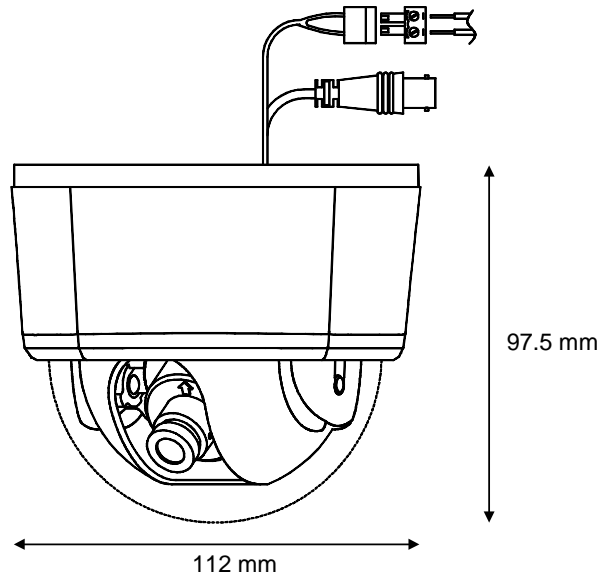

Attractive range of universally-mounted dome camera complete with clear protective bubble and inner liner. Includes service monitor connection and cable for easy local setup. Designed for indoor applications where discreet unobtrusive surveillance is demanded.

## Dimensions

## Technical data

	CFFB1310-LC	CFFB1315-LC	CFFC1310-LP	CFFC1315-LP
<b>General</b>				
• Fixed Dome Description	Standard Resolution Monochrome	High Resolution Monochrome	Standard Resolution Colour	High Resolution Colour
• Image sensor	1/3" CCD	1/3" CCD	1/3" CCD	1/3" CCD
• Horizontal resolution	400 TV lines	580 TV lines	330 TV lines	480 TV lines
• Minimum illumination (at 50IRE)	0.13 Lux	0.2 Lux	0.31 Lux	0.56 Lux
• S/N ratio	>50 dB	>50 dB	>50 dB	>50 dB
• Electronic shutter (AES)	1/50 to 1/100K s	1/50 to 1/100K s	1/50 to 1/100K s	1/50 to 1/100K s
• Backlight compensation	ON or OFF	ON or OFF	ON or OFF (software allows 6 zones)	ON or OFF (software allows 6 zones)
• Gain control	AGC ON or OFF	AGC ON or OFF	AGC ON or OFF	AGC ON or OFF
• White balance			automatic	automatic
• Bubble type	clear	clear	clear	clear
<b>Video output</b>				
• Format	CCIR, 625 lines	CCIR, 625 lines	PAL, 625 lines	PAL, 625 lines
• Signal (composite)	1Vpp, 75 Ohm, BNC	1Vpp, 75 Ohm, BNC	1Vpp, 75 Ohm, BNC	1Vpp, 75 Ohm, BNC
• Local Service Monitor output	Yes (cable included)	Yes (cable included)	Yes (cable included)	Yes (cable included)
<b>Lens details</b>				
• Focal length	3.7 mm	3.7 mm	3.7 mm	3.7 mm
• Focus type	manual	manual	manual	manual
• Maximum relative aperture	F2.0	F2.0	F2.0	F2.0
• Iris	fixed	fixed*	fixed	fixed
• Horizontal angle of view	70°	70°	70°	70°
• Minimum object distance	0.2m	0.2m	0.2m	0.2m
<b>Electrical</b>				
• Supply voltage	12VDC / 24VAC 3.0W	12VDC / 24VAC 3.0W	12VDC / 24VAC 3.5W	12VDC / 24VAC 3.5W
• RS232 remote setup (optional)			Yes	Yes
<b>Mechanical</b>				
• Weight	0.29 kg	0.29 kg	0.29 kg	0.29 kg
• Dimensions (Ø x H)	112 x 97.5 mm	112 x 97.5 mm	112 x 97.5 mm	112 x 97.5 mm