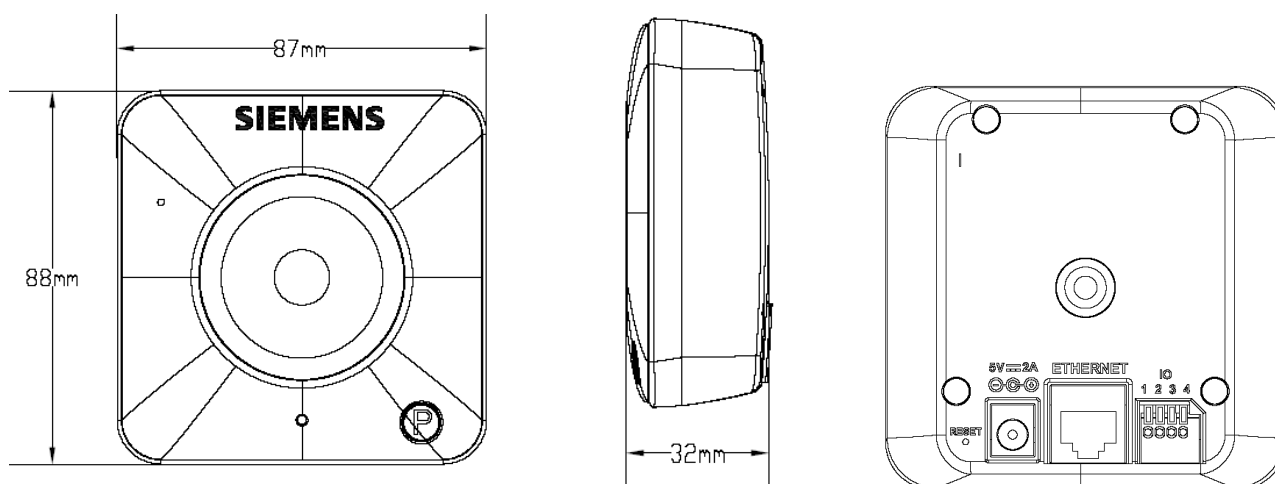

CCIC1410 MJPEG / MPEG4 Dual-Streaming Indoor Colour Camera

CCIC1410-L
CCIC1410-LA
CCIC1410-LAW

- IP colour camera kit incl. wall mount and power supply
- Real-time MJPEG and MPEG4 encoding
- Simultaneous dual-streaming
- Integrated lens: 4.1 mm, F2.0
- VGA 640x480 and QVGA 320x240 (max. 30 ips)
- 802.11b/g WLAN support (model: CCIC1410-LAW)
- Integrated web server
- Motion detection and event email notification
- Digital input and output for connection of external sensor and alarm
- Optional audio support via integrated microphone
- Support of 3GPP mobile surveillance

Dimensions and connections

Technical details

Specification	CCIC1410-L	CCIC1410-LA	CCIC1410-LAW
Image system			
Image sensor	1/4" CMOS sensor		
Pixels	640 (H) x 480 (V)		
Compression	MJPEG / MPEG4 simultaneous dual-streaming		
Picture format	VGA (640 x 480) at max. 30 ips		
Electronics			
Synchronisation	Internal		
Minimum illumination	0.4 lx (F2.0)		
Gamma correction	0.6		
White balance control	AWB (2500 – 9000 °K)		
Shutter speed	1/5 – 1/15000 s		
Audio outputs	-	G.711 (a-law, μ -law), GSM-AMR	
Internal microphone	-	yes	yes
Alarm inputs	-	1 x alarm in	
Alarm outputs	-	1 x alarm out	
Motion detection	3 MD windows (selectable size, position and sensitivity)		
Lens details			
Lens	f = 4.1 mm, F2.0 (built-in)		
Angle of view	49.6° (Horizontal) / 38.2° (Vertical)		
Network			
Ethernet	1 x 10/100 base-T Ethernet connection for LAN / WAN		
WLAN	-	802.11b/g	
Protocols	IPv4, TCP/IP, HTTP, UPnP, RTSP/RTP/RTCP, IGMP, SMTP, FTP, TelNet, DHCP, NTP, DNS, DDNS, PPPoE		
Access protection	Triple user-level access with password protection	Triple user-level access with password protection	Triple user-level access with password protection, WEP, WPA-PSK, WPA2
Event notification	Notification via HTTP, SMTP, FTP		
Event memory	600 KB for MPEG4 pictures		
Privacy	-	Local switching off of video and audio for privacy reasons (configurable in setup)	
Web browser	IE browser 6.0 or above		