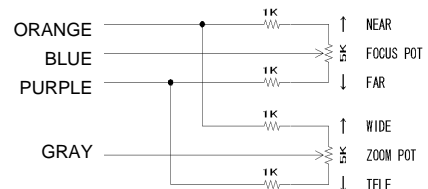

• POTENTIO METER-PRESET (TM55Z1038AIPN only)

CABLE COLOR	CONNECTION
Orange	Pot. Supply
Blue	Focus Pot. Wiper
Purple	Pot. Return
Gray	Zoom Pot. Wiper

Detail of preset cable wiring for focus / zoom