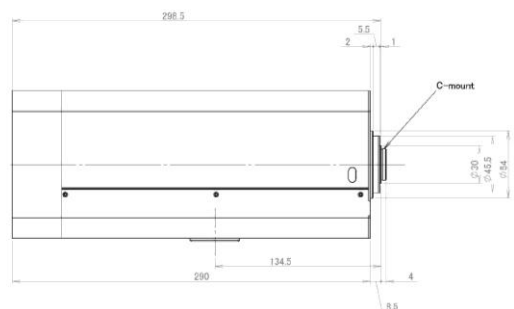

APPEARANCE

DESIGN AND SPECIFICATIONS ARE SUBJECT TO CHANGE WITHOUT NOTICE