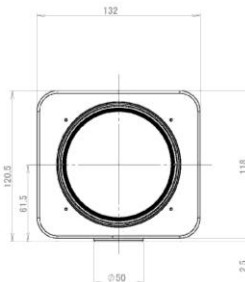

APPEARANCE

DESIGN AND SPECIFICATIONS ARE SUBJECT TO CHANGE WITHOUT NOTICE