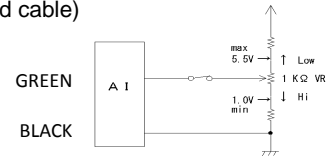

CABLE CONNECTIONS

• VIDEO AUTO IRIS (4-wire shield cable)

CABLE COLOR	CONNECTION
Red	Power (DC8V-16V)
White	VS or V Signal
Green	Level Remote (See #1 in below)
Black	GND

#1: Detail of iris level remote control on iris cable
(4-wires shield cable)

• FOCUS

CABLE COLOR	POLARITY	DIRECTION
Black	+ (-)	Inf. (Near)
Red	- (+)	

• ZOOM

CABLE COLOR	POLARITY	DIRECTION
Green	+ (-)	Wide (Tele)
White	- (+)	

• POTENTIO METER-PRESET (TM55Z1038AIPN only)

CABLE COLOR	CONNECTION
Orange	Pot. Supply
Blue	Focus Pot. Wiper
Purple	Pot. Return
Gray	Zoom Pot. Wiper