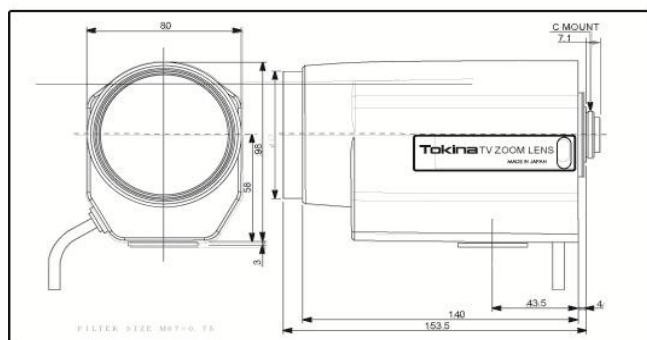

APPERANCE

*Design and specifications are subject to change without notice.