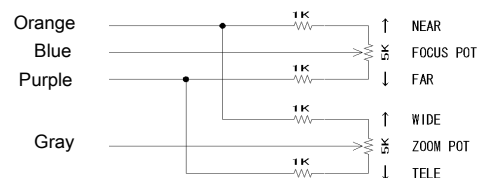

Tokina

MOTORIZED ZOOM LENS

TM22Z1022AI (GAI) f = 10-220mm F/2.2 VIDEO AUTO IRIS

TM22Z1022AIPN (GAIPN) f = 10-220mm F/2.2 VIDEO AUTO IRIS with Preset

SPECIFICATIONS

MODEL No.		TM22Z1022AI (GAI) / TM22Z1022AIPN (GAIPN)
IMAGE FORMAT		1/2"
MOUNT		C-Mount
FOCAL LENGTH		10 - 220mm
APERTURE		F1 : 2.2
APERTURE RANGE		F2.2 - 360
ANGLE OF VIEW ( ) = 1/3"	DIAGONAL	W41.99° - T2.17° (W32.11° - T1.64°)
	HORIZONTAL	W34.14° - T1.74° (W25.90° - T1.31°)
	VERTICAL	W25.90° - T1.31° (W19.53° - T0.99°)
M. O. D.		1.8m
BACK FOCAL LENGTH		11.0mm
FILTER SIZE		M67mm P=0.75
DIMENSIONS(mm)		W80.0 X H101.0 X L158.7mm
WEIGHT		800g

• VIDEO AUTO IRIS

INPUT VOLTAGE	DC+8V ~ +16V
CURRENT CONSUMPTION	Less than 35mA
INPUT SIGNAL	VS or V Signal
IRIS ACCURACY	±15% (Video Signal Level)
SENSITIVITY	0.5~1.0Vp-p (Video Signal)
RESPONSE SPEED	Approx. 1.5 Seconds

• FOCUS / ZOOM

INPUT VOLTAGE	DC+6 ~ +12V
CURRENT CONSUMPTION	Less than 60mA
MOTORIZATION SPEED	Approx. 4.5 Seconds

CABLE CONNECTION

■ VIDEO AUTO IRIS (4-Wire shield cable)

CABLE COLOR	CONNECTION
RED	Power (DC+8 ~ +16V)
WHITE	VS or V Signal
GREEN	Not Used
BLACK	Ground

■ ZOOM / FOCUS

FUNCTION	CABLE COLOR	POLARITY	DIRECTION
ZOOM	GREEN	+ (-)	Wide (Tele)
	WHITE	- (+)	
FOCUS	BLACK	+ (-)	Inf. (Near)
	RED	- (+)	

■ POTENTIOMETER-PRESET (TM22Z1022AIPN (GAIPN) Only)

CABLE COLOR	CONNECTION
ORANGE	Pot. Supply
BLUE	Focus Pot. Wiper
PURPLE	Pot. Return
GRAY	Zoom Pot. Wiper

Wiring details for potentiometer-preset