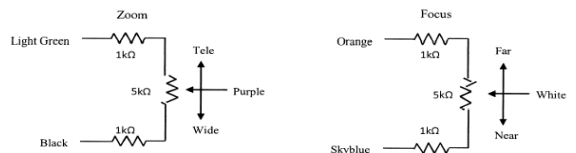

TM10Z8515AIPN-IR f = 8.5 - 85mm F/1.5 Video Auto Iris with Preset

SPECIFICATIONS

MODEL No.	TM10Z8515AI-IR / TM10Z8515AIPN-IR	
IMAGE FORMAT	1/2"	
MOUNT	C	
FOCAL LENGTH	8.5 - 85.0mm	
APERTURE	F1 : 1.5	
APERTURE RANGE	F1.5 - 360	
ANGLE OF VIEW	DIAGONAL	W53.7° - T5.4°
	HORIZONTAL	W41.5° - T4.3°
	VERTICAL	W31.3° - T3.3°
M. O. D.	1.5m	
BACK FOCAL LENGTH	14.65mm	
FILTER SIZE	M62mm P=0.75	
DIMENSIONS(mm)	W75.5 x H66.0 x L134.8mm	
WEIGHT	690g / 700g	
OPERATING TEMPERATURE	-10°C ~ +50°C	
CONTROLS	IRIS: Video Auto, FOCUS: Motorized, ZOOM: Motorized	

• VIDEO AUTO IRIS

INPUT VOLTAGE	DC+8.5V ~ +16V
CURRENT CONSUMPTION	Max. 40mA
INPUT SIGNAL	VS or V Signal
IRIS ACCURACY	±15% (Video Signal Level)
SENSITIVITY	0.5-1.0Vp-p (Video Signal)
RESPONSE SPEED	Approx. 3 Seconds

• FOCUS / ZOOM

INPUT VOLTAGE	DC+8V ~ +12V
CURRENT CONSUMPTION	Max. 80mA
MOTORIZATION SPEED	4 ~ 7 Sec. (Adjustable)

CABLE CONNECTIONS

■ VIDEO AUTO IRIS (4-Wire shield cable)

CABLE COLOR	CONNECTION
RED	Power (DC+8 ~ +16V)
WHITE	VS or V Signal
GREEN	Not Used
BLACK	Ground

■ ZOOM / FOCUS

CONTROL	CABLE COLOR	POLARITY	DIRECTION
ZOOM	RED	+ (-)	Wide (Tele)
	GRAY	- (+)	
FOCUS	BLUE	+ (-)	Inf. (Near)
	YELLOW	- (+)	

• POTENTIOMETER-PRESET (TM10Z8515AIPN-IR Only)

CONTROL	CABLE COLOR	CONNECTION
ZOOM	Light Green	Pot. Supply
	Purple	Zoom Pot. Wiper
	Black	GND
FOCUS	Orange	Pot. Supply
	White	Focus Pot. Wiper
	Light Blue	GND

Wiring details for potentiometer-preset