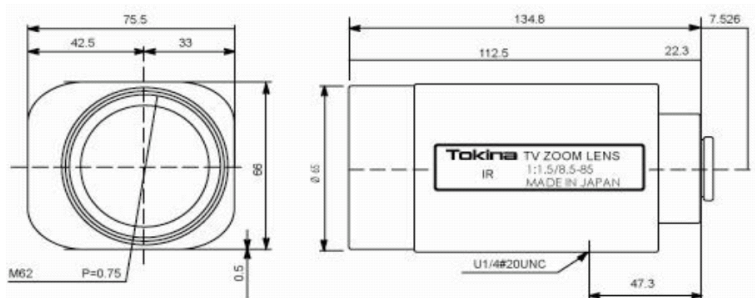

APPEARANCE

*Design and specifications are subject to change without notice.