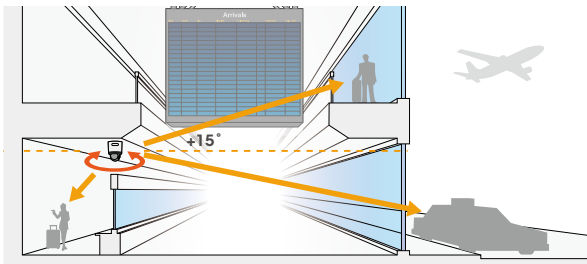

550 TV Line Security Camera with 36x Optical Zoom Lens and High-speed 360° Endless Panning Function

- Horizontal resolution of 550 TV lines
- 360° endless rotation and 15° above-the-horizon tilt
- 36x optical zoom lens
- DynaView™
- Optical Day/Night function

KEY FEATURES

- High-speed 360 degree endless rotation (up to 300 °/s)
- Above-the-horizontal tilt - 15° tilt-up, total tilt range of 210°

- 36x optical and total zoom ratio of 432x with 12x digital zoom
- High sensitivity (1.4 lx, F1.6, 50 IRE) achieved by 1/4-type CCD with ExwaveHAD™ technology

* This function employs a digital zoom system and the image may be cropped slightly.

SPECIFICATIONS

SSC-CR481	
Camera	
Image device	1/4-type EXview HAD CCD
Signal system	PAL standard
Horizontal resolution	550 TV lines
S/N ratio	More than 50 dB (Weight: ON)
Minimum illumination	Color: 1.40 lx, B/W: 0.15 lx (F1.6, 50 IRE, AGC ON)
	Color: 0.90 lx, B/W: 0.10 lx (F1.6, 30 IRE, AGC ON)
Video output	VBS: 1.0 Vp-p
Synchronization	Internal/AC line lock selectable
Gain control	Auto/Manual (-3 dB to +28 dB)
White balance	ATW/AUTO/ONE PUSH/INDOOR/OUTDOOR/SODIUM LAMP/MANUAL
Lens type	Auto-focus zoom lens
Zoom ratio	36x
Horizontal viewing angle	1.7 degrees to 57.8 degrees
Focal Length	f=3.4 mm to 122.4 mm
F number	F1.6 (wide) to F4.5 (tele)
Minimum object distance	320 mm (wide) to 1,500 mm (tele)
Pan/Tilt angle	360 degrees endless rotation/210 degrees
Pan/Tilt speed	0.1 degrees/s to 300 degrees/s
Preset position	128
Tour	5
Camera Features	
Day/Night	Yes
Wide-D	Yes (DynaView)
Noise reduction	Yes
Stabilizer	Yes
General	
Mass	1.7 Kg (3 lb 12 oz) (including ceiling bracket)
Dimensions	ø147.4 mm x 190.9 mm (5 7/8 inches x 7 5/8 inches)
Power requirement	AC 24 V ±10%
Power consumption	19 W
Operating temperature	-10 °C to +50 °C (14 °F to 122 °F)
Storage temperature	-20 °C to +60 °C (-4 °F to 140 °F)
Supplied accessories	Ceiling bracket (1), Operating Instructions (1), Screw (2), Template (1), 24 V AC connector (1), I/O connector (1)