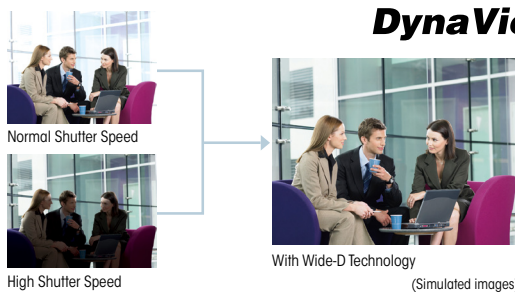

550 TV Line Security Camera with 36x Optical Zoom Lens and High-speed 360° Endless Panning Function

- Horizontal resolution of 550 TV lines
- 360° endless rotation and 15° above-the-horizon tilt
- 36x optical zoom lens
- DynaView™
- Optical Day/Night function

KEY FEATURES

- High-speed 360 degree endless rotation (up to 300 °/s)
- Above-the-horizontal tilt - 15° tilt-up, total tilt range of 210°

- 36x optical and total zoom ratio of 432x with 12x digital zoom
- High sensitivity (1.4 lx, F1.6, 50 IRE) achieved by 1/4-type CCD with ExwaveHAD™ technology

ExwaveHAD™

- DynaView — Wide-D technology to handle various lighting conditions in a scene

- Optical Day/Night function to switch to Day or Night mode depending on the light level
- Eight-zone privacy masking on any position of the video image
- Alarm I/O function — The camera and external devices can be controlled by alarm inputs and outputs
- Motion Detection function — Users can set up the camera to trigger a video recorder or to send an alarm signal to an external device when it detects motion
- Stabilizer function that is effective to stabilize the gentle vibration of an image*
- 128 preset positions and 5 preset tours