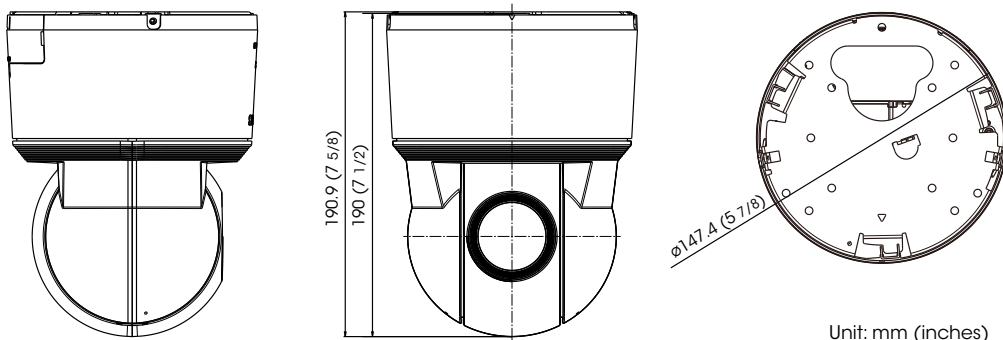

SPECIFICATIONS

SSC-CR481	
Camera	
Image device	1/4-type EXview HAD CCD
Signal system	PAL standard
Horizontal resolution	550 TV lines
S/N ratio	More than 50 dB (Weight: ON)
Minimum illumination	Color: 1.40 lx, B/W: 0.15 lx (F1.6, 50 IRE, AGC ON)
	Color: 0.90 lx, B/W: 0.10 lx (F1.6, 30 IRE, AGC ON)
Video output	VBS: 1.0 Vp-p
Synchronization	Internal/AC line lock selectable
Gain control	Auto/Manual (-3 dB to +28 dB)
White balance	ATW/AUTO/ONE PUSH/INDOOR/OUTDOOR/SODIUM LAMP/MANUAL
Lens type	Auto-focus zoom lens
Zoom ratio	36x
Horizontal viewing angle	1.7 degrees to 57.8 degrees
Focal Length	f=3.4 mm to 122.4 mm
F number	F1.6 (wide) to F4.5 (tele)
Minimum object distance	320 mm (wide) to 1,500 mm (tele)
Pan/Tilt angle	360 degrees endless rotation/210 degrees
Pan/Tilt speed	0.1 degrees/s to 300 degrees/s
Preset position	128
Tour	5
Camera Features	
Day/Night	Yes
Wide-D	Yes (DynaView)
Noise reduction	Yes
Stabilizer	Yes
General	
Mass	1.7 Kg (3 lb 12 oz) (including ceiling bracket)
Dimensions	ø147.4 mm x 190.9 mm (5 7/8 inches x 7 5/8 inches)
Power requirement	AC 24 V ±10%
Power consumption	19 W
Operating temperature	-10 °C to +50 °C (14 °F to 122 °F)
Storage temperature	-20 °C to +60 °C (-4 °F to 140 °F)
Supplied accessories	Ceiling bracket (1), Operating Instructions (1), Screw (2), Template (1), 24 V AC connector (1), I/O connector (1)

DIMENSIONS

Distributed by

© 2012 Sony Corporation. All rights reserved.
Reproduction in whole or in part without written permission is prohibited.
Features and specifications are subject to change without notice.
The values for weight and dimension are approximate.
"Sony", "make.believe", "Exwave HAD", and "DynaView" are
trademarks of Sony Corporation.
All other trademarks are the property of their respective owners.