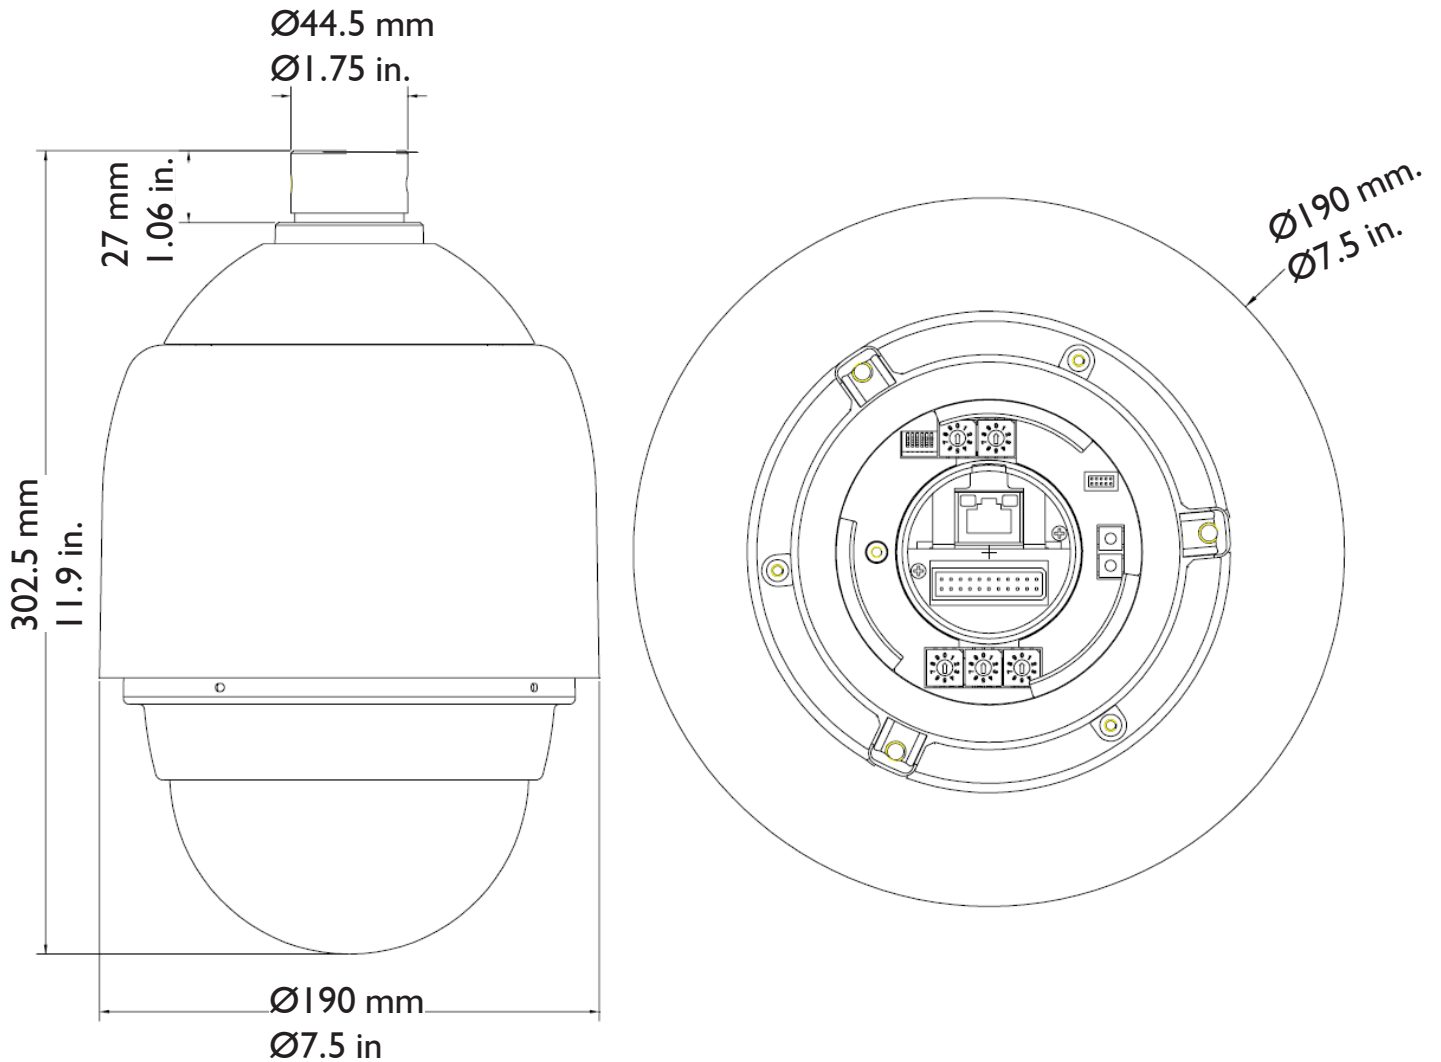

Siqura HD22

Technical Drawing

Ordering Information Accessories

Model	Description
Siqura PA02 /EU Siqura PA02 /US Siqura PA03	Power adapter 220~235 VAC to 24 VAC /3A for MD- and HD-series with use of heater (outdoor), with EU plug. Power adapter 100~115 VAC to 24 VAC /3A for MD- and HD-series with use of heater (outdoor), US plug. Power adapter 110/220 VAC to 24 VAC /3A in water-resistant housing
Siqura WM01 Siqura WM02 /HD Siqura WM03 Siqura WM05 Siqura WM06	Mini pendant for MD- and HD-series Mount kit for indoor HD-series, compatible with CM01, CM02 and WM03 Gooseneck tube Corner plate, compatible with WM01 and WM03 Wall box mounting, compatible with WM01 and WM03
Siqura PM01 Siqura PM02 Siqura PM03 Siqura PM04 Siqura PM05	Pole thin direct mounting, compatible with WM01 and WM03 Pole wide direct mounting, compatible with WM01 and WM03 Pole thin box mounting, compatible with WM01 and WM03 Pole wide box mounting, compatible with WM01 and WM03 Swan neck tube
Siqura CC13 /IP	1.3M Cable, BNC/Audio/Power jacks, 22 pins for WM03 and PM05