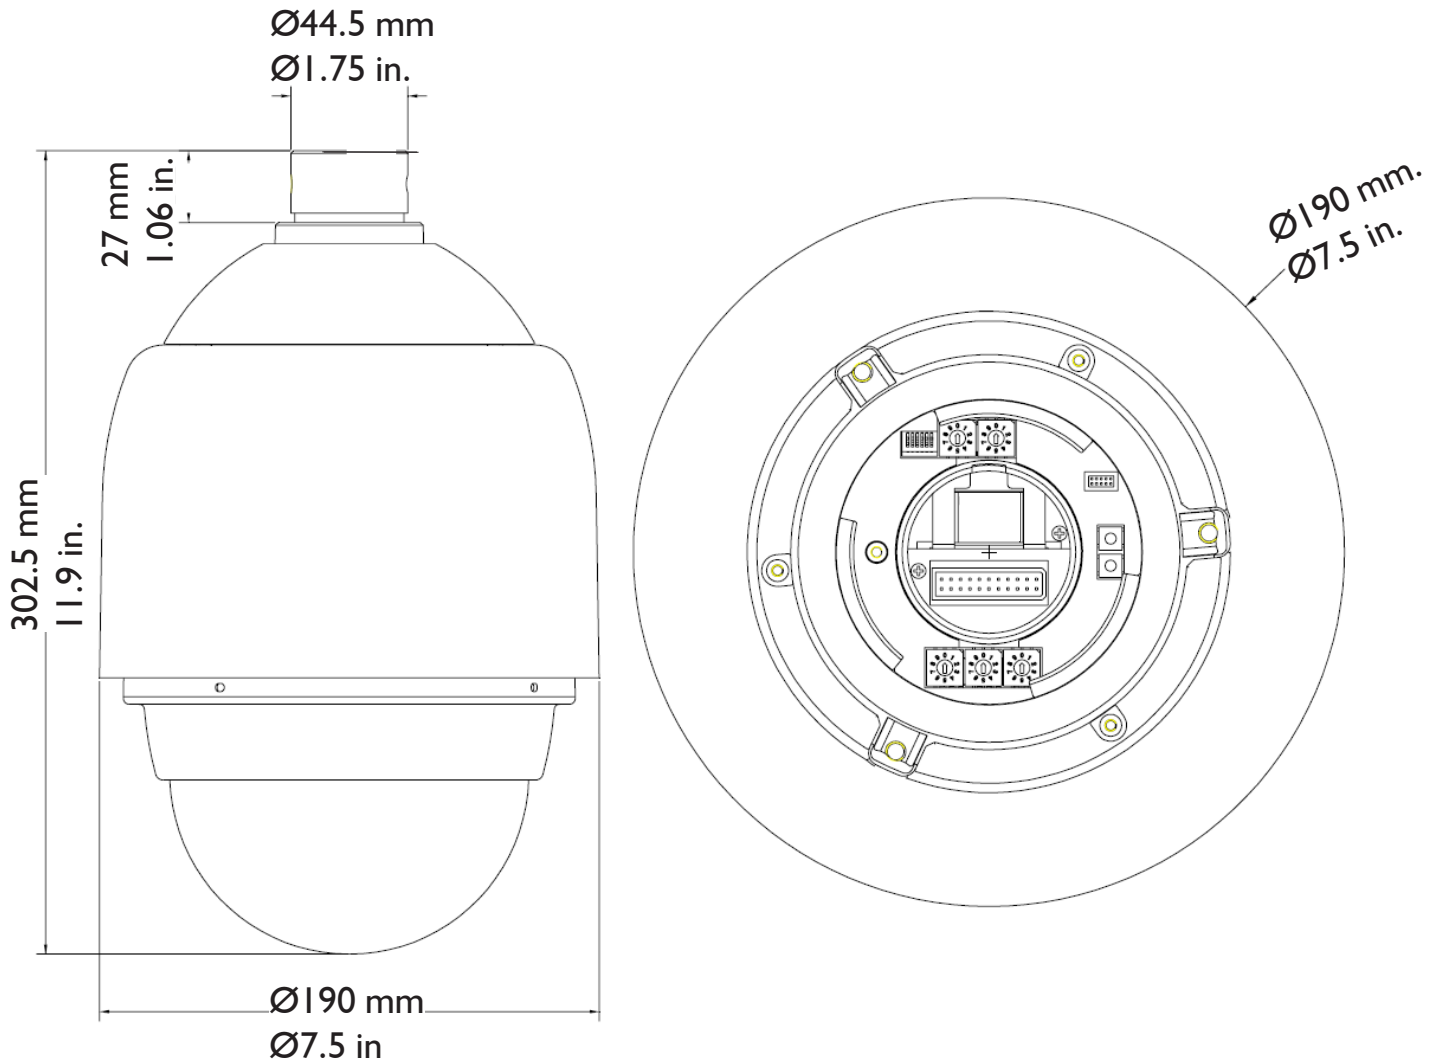

Siqura HD12

Technical Drawing

Ordering Information Accessories

Model	Description
Siqura PA02 /EU Siqura PA02 /US Siqura PA03	Power adapter 220~235 VAC to 24 VAC /3A for MD- and HD-series with use of heater (outdoor), with EU plug. Power adapter 100~115 VAC to 24 VAC /3A for MD- and HD-series with use of heater (outdoor), US plug. Power adapter 110/220 VAC to 24 VAC /3A in water-resistant housing
Siqura WM01 Siqura WM02 /HD Siqura WM03 Siqura WM05 Siqura WM06	Mini pendant for MD- and HD-series Mount kit for indoor HD-series, compatible with CM01, CM02 and WM03 Gooseneck tube Corner plate, compatible with WM01 and WM03 Wall box mounting, compatible with WM01 and WM03
Siqura PM01 Siqura PM02 Siqura PM03 Siqura PM04 Siqura PM05	Pole thin direct mounting, compatible with WM01 and WM03 Pole wide direct mounting, compatible with WM01 and WM03 Pole thin box mounting, compatible with WM01 and WM03 Pole wide box mounting, compatible with WM01 and WM03 Swan neck tube
Siqura CC13 /IP	1.3M Cable, BNC/Audio/Power jacks, 22 pins for WM03 and PM05