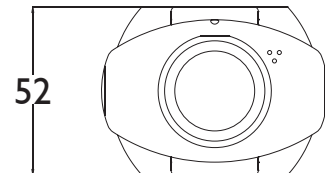

Resolution	NTSC	PAL
1.3MPix (MJPEG)	1280x960	1280x960
VGA	640x480	640x480
QVGA	320x240	320x240
CIF	352x240	352x288
QCIF	176x120	176x144

Minimum illumination 0.2 lux @ F1.2
Shutter speed 1/15 ~ 1/10000 s
Lens type* Video drive/DC drive/Manual
Lens mounting* C/CS mount

Image Control

Brightness Manual
Exposure Auto/Manual
Sharpness Manual
Contrast Manual
White balance Auto/Manual/Indoor/Outdoor
Rotation Flip, mirror, and 180° rotate
Digital zoom 6x

Functions

Motion detection On/ Off
Day/ Night (IR-cut filter) On/ Off
Privacy masks 2
Tamper alarm On/ Off

Audio

Two-way audio Line out, Line in/Mic. in
(Jack Ø0.13 in./ Ø3.5 mm)
Compression G.711/ G.726

Contacts

Alarm input 5V 10 kΩ pull-up input
Alarm output Photocoupler transistor output
Connector 4-pin terminal block, pitch 3.5 mm

Network

Interface 10/100 Ethernet (RJ45)
Protocol TCP/IP, UDP, RTP, RTSP, HTTP, ICMP,
FTP, SMTP, DHCP, and IGMP
Password levels User and administrator
Internet browser Internet Explorer (6.0+)
User account 20

Mechanical

Dimension (h x w x d) 4.92 x 2.68 x 2.1 in.
(125 x 68 x 52 mm)
Color RAL-9003 (Signal White)

Environmental

Operating Temperature +32°F to +122°F
(0°C to +50°C)

Powering

Power consumption 4.2W
Power 12 VDC/ 24 VAC (+/-10%)
802.3af, Power over Ethernet.
Power connector Terminal block

* Lens, bracket, and power adapter are not included

Ordering Information Accessories

Model	Description
Siqura WM04	Wall bracket for indoor BC series
Siqura VL01	Varifocal lens, 1/3", 1.8-3.6 mm, f1.6, DC auto iris
Siqura VL11	Varifocal lens, 1/3", 2.9-8.2 mm, f1.0, DC auto iris
Siqura VL12	Varifocal lens, 1/3", 2.9-8.2 mm, f1.0, DC auto iris, IR-corrected
Siqura VL22	Varifocal lens, 1/3", 2.8-12 mm, f1.3, DC auto iris, IR-corrected
Siqura VL23	Varifocal lens, 1/3", 2.8-12 mm, f1.3, DC auto iris, IR-corrected, megapixel
Siqura VL31	Varifocal lens, 1/3", 8.5-40 mm, f1.3, DC auto iris, IR-corrected
Siqura PA05 /EU	12V power adapter for BC12 and network cameras BC2x with EU power plug and terminal block.
Siqura PA05 /US	12V power adapter for BC12 and network cameras BC2x with US power plug and terminal block.
Siqura PA05 /UK	12V power adapter for BC12 and network cameras BC2x with UK power plug and terminal block.