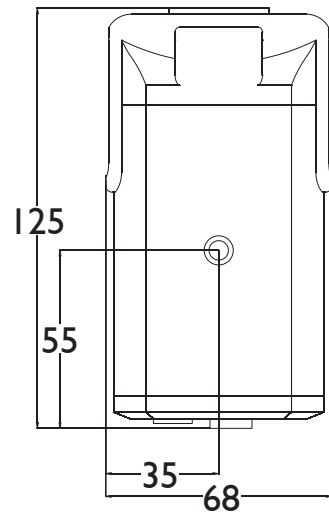

Resolution	NTSC	PAL
1.3MPix (MJPEG)	1280x960	1280x960
VGA	640x480	640x480
QVGA	320x240	320x240
CIF	352x240	352x288
QCIF	176x120	176x144

Minimum illumination 0.2 lux @ F1.2
Shutter speed 1/15 ~ 1/10000 s
Lens type* Video drive/DC drive/Manual
Lens mounting* C/CS mount

Image Control

Brightness Manual
Exposure Auto/Manual
Sharpness Manual
Contrast Manual
White balance Auto/Manual/Indoor/Outdoor
Rotation Flip, mirror, and 180° rotate
Digital zoom 6x

Functions

Motion detection On/ Off
Day/ Night (IR-cut filter) On/ Off
Privacy masks 2
Tamper alarm On/ Off

Audio

Two-way audio Line out, Line in/Mic. in
(Jack Ø0.13 in./ Ø3.5 mm)
Compression G.711/ G.726

Contacts

Alarm input 5V 10 kΩ pull-up input
Alarm output Photocoupler transistor output
Connector 4-pin terminal block, pitch 3.5 mm

Network

Interface 10/100 Ethernet (RJ45)
Protocol TCP/IP, UDP, RTP, RTSP, HTTP, ICMP,
FTP, SMTP, DHCP, and IGMP
Password levels User and administrator
Internet browser Internet Explorer (6.0+)
User account 20

Mechanical

Dimension (h x w x d) 4.92 x 2.68 x 2.1 in.
(125 x 68 x 52 mm)
Color RAL-9003 (Signal White)

Environmental

Operating Temperature +32°F to +122°F
(0°C to +50°C)

Powering

Power consumption 4.2W
Power 12 VDC/ 24 VAC (+/-10%)
802.3af, Power over Ethernet.
Power connector Terminal block

* Lens, bracket, and power adapter are not included

Ordering Information Accessories

Model	Description
Siqura WM04	Wall bracket for indoor BC series
Siqura VL01	Varifocal lens, 1/3", 1.8-3.6 mm, f1.6, DC auto iris
Siqura VL11	Varifocal lens, 1/3", 2.9-8.2 mm, f1.0, DC auto iris
Siqura VL12	Varifocal lens, 1/3", 2.9-8.2 mm, f1.0, DC auto iris, IR-corrected
Siqura VL22	Varifocal lens, 1/3", 2.8-12 mm, f1.3, DC auto iris, IR-corrected
Siqura VL23	Varifocal lens, 1/3", 2.8-12 mm, f1.3, DC auto iris, IR-corrected, megapixel
Siqura VL31	Varifocal lens, 1/3", 8.5-40 mm, f1.3, DC auto iris, IR-corrected
Siqura PA05 /EU	12V power adapter for BC12 and network cameras BC2x with EU power plug and terminal block.
Siqura PA05 /US	12V power adapter for BC12 and network cameras BC2x with US power plug and terminal block.
Siqura PA05 /UK	12V power adapter for BC12 and network cameras BC2x with UK power plug and terminal block.