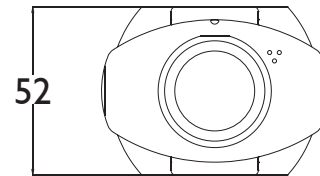

Siqura BC20

Technical Specifications

Camera

Image sensor 1/4" progressive scan CCD
Video output (max. resolution) Simultaneous MPEG-4 30 fps @ VGA and MJPEG 30 fps @ VGA

Resolution	NTSC	PAL
VGA	640x480	640x480
QVGA	320x240	320x240
CIF	352x240	352x288
QCIF	176x120	176x144

Minimum illumination 0.2 lux @ F1.2
Shutter speed 1/15 ~ 1/10000 s
Lens type* Video drive/DC drive
Lens mounting* C/CS mount

Image Control

Brightness Manual
Exposure Auto/ Manual
Sharpness Manual
Contrast Manual
White balance Auto/ Manual/ Indoor/ Outdoor
Rotation Flip, mirror, and 180° rotate
Digital zoom 3x

Functions

Motion detection On/ Off
Privacy masks 2
Tamper alarm On/ Off

Audio

Two-way audio Line out, Line in/Mic. in (Jack Ø0.13 in./ Ø3.5 mm)
Compression G.711/ G.726

Contacts

Alarm input 5V 10 kΩ pull-up input
Alarm output Photocoupler transistor output
Connector 4-pin terminal block, pitch 3.5 mm

Network

Interface 10/100 Ethernet (RJ45)
Protocol TCP/IP, UDP, RTP, RTSP, HTTP, ICMP, FTP, SMTP, DHCP and IGMP
Password levels User and administrator
Internet browser Internet Explorer (6.0+)
User account 20

Mechanical

Dimension (h x w x d) 4.92 x 2.68 x 2.1 in. (125 x 68 x 52 mm)
Color RAL-9003 (Signal White)

Environmental

Operating Temperature +32°F to +122°F (0°C to +50°C)

Powering

Power consumption 4.2W
Power 12 VDC/ 24 VAC (+/-10%)
Power connector 802.3af, Power over Ethernet. Terminal block

* Lens, bracket, and power adapter are not included

Ordering Information Accessories

Model	Description
Siqura WM04	Wall bracket for indoor BC series
Siqura VL01 Siqura VL11 Siqura VL12	Varifocal lens, 1/3", 1.8-3.6 mm, f1.6, DC auto iris Varifocal lens, 1/3", 2.9-8.2 mm, f1.0, DC auto iris Varifocal lens, 1/3", 2.9-8.2 mm, f1.0, DC auto iris, IR-corrected
Siqura PA05 /EU Siqura PA05 /US Siqura PA05 /UK	12V power adapter for BC12 and network cameras BC2x with EU power plug and terminal block. 12V power adapter for BC12 and network cameras BC2x with US power plug and terminal block. 12V power adapter for BC12 and network cameras BC2x with UK power plug and terminal block.