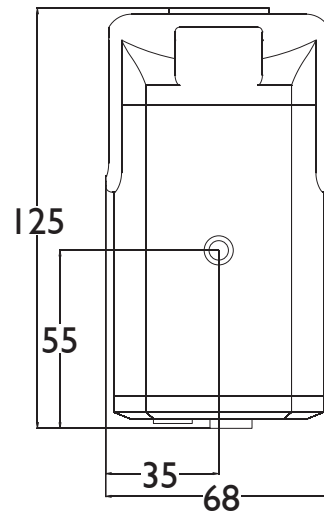

Siqura BC20

Technical Specifications

Camera

Image sensor 1/4" progressive scan CCD
Video output (max. resolution) Simultaneous MPEG-4 30 fps @ VGA and MJPEG 30 fps @ VGA

Resolution	NTSC	PAL
VGA	640x480	640x480
QVGA	320x240	320x240
CIF	352x240	352x288
QCIF	176x120	176x144

Minimum illumination 0.2 lux @ F1.2
Shutter speed 1/15 ~ 1/10000 s
Lens type* Video drive/DC drive
Lens mounting* C/CS mount

Image Control

Brightness Manual
Exposure Auto/ Manual
Sharpness Manual
Contrast Manual
White balance Auto/ Manual/ Indoor/ Outdoor
Rotation Flip, mirror, and 180° rotate
Digital zoom 3x

Functions

Motion detection On/ Off
Privacy masks 2
Tamper alarm On/ Off

Audio

Two-way audio Line out, Line in/Mic. in (Jack Ø0.13 in./ Ø3.5 mm)
Compression G.711/ G.726

Contacts

Alarm input 5V 10 kΩ pull-up input
Alarm output Photocoupler transistor output
Connector 4-pin terminal block, pitch 3.5 mm

Network

Interface 10/100 Ethernet (RJ45)
Protocol TCP/IP, UDP, RTP, RTSP, HTTP, ICMP, FTP, SMTP, DHCP and IGMP
Password levels User and administrator
Internet browser Internet Explorer (6.0+)
User account 20

Mechanical

Dimension (h x w x d) 4.92 x 2.68 x 2.1 in. (125 x 68 x 52 mm)
Color RAL-9003 (Signal White)

Environmental

Operating Temperature +32°F to +122°F (0°C to +50°C)

Powering

Power consumption 4.2W
Power 12 VDC/ 24 VAC (+/-10%)
Power connector 802.3af, Power over Ethernet. Terminal block

* Lens, bracket, and power adapter are not included

Ordering Information Accessories

Model	Description
Siqura WM04	Wall bracket for indoor BC series
Siqura VL01 Siqura VL11 Siqura VL12	Varifocal lens, 1/3", 1.8-3.6 mm, f1.6, DC auto iris Varifocal lens, 1/3", 2.9-8.2 mm, f1.0, DC auto iris Varifocal lens, 1/3", 2.9-8.2 mm, f1.0, DC auto iris, IR-corrected
Siqura PA05 /EU Siqura PA05 /US Siqura PA05 /UK	12V power adapter for BC12 and network cameras BC2x with EU power plug and terminal block. 12V power adapter for BC12 and network cameras BC2x with US power plug and terminal block. 12V power adapter for BC12 and network cameras BC2x with UK power plug and terminal block.