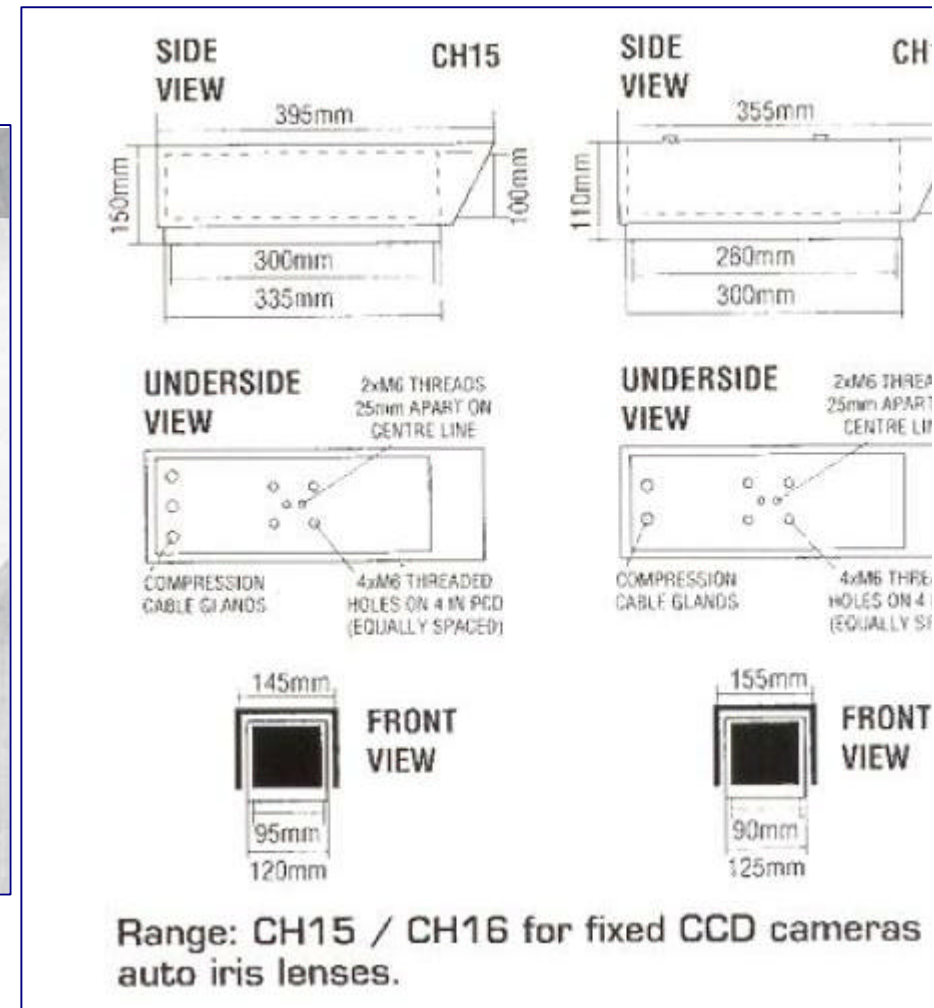

[ [Up](#) ] [ [CH9, CH10 & CH11](#) ] [ [CH8, CH12, CH13 & CH14](#) ] [ [CH15 & CH16](#) ] [ [Extruded Housings](#) ] [ [Internal Housings](#) ] [ [Dummy Housings](#) ]

## CAMERA HOUSINGS - CH15 & CH16

**These low cost camera housings have been specifically designed and manufactured to accommodate fixed CCD cameras and auto iris. Both can be mounted with either a two screw CCD or 4" PCD mounting.**

SPECIFICATION	CH15	CH16
Weight	2.5 kg	2 kg
Heater/Demister Power	35 W	35 W
Recommended wall bracket	WB 14	WB 14
Recommended swivel mount	SM 1	SM 1
Operating voltages	Optional: AC 240v 110v/24v DC 12v/24v	Optional: AC 240v 110v/24v DC 12v/24v

- |  |  |
|--|--|
| <ul style="list-style-type: none"> <li>■ Manufactured from 16 gauge aluminium sheeting with durable oyster hammer and white powder coat finish</li> <li>■ IP66 weatherproof standard approval</li> <li>■ Laminated window</li> <li>■ Stainless steel external fittings for longer life</li> <li>■ Conventional style hood (lift-off)</li> <li>■ Heater / demister</li> <li>■ Adjustable camera platform</li> <li>■ 3 cable glands and 11 way terminal block</li> <li>■ Choice of mounting (see diagram)</li> </ul> | <ul style="list-style-type: none"> <li>■ Manufactured from 16 gauge aluminium sheeting with durable oyster hammer and white powder coat finish</li> <li>■ IP66 weatherproof standard approval</li> <li>■ Laminated window</li> <li>■ Stainless steel external fittings for longer life</li> <li>■ Full length sunshield (forms part of hood)</li> <li>■ Heater / demister</li> <li>■ 2 cable glands and 11 way terminal block</li> <li>■ Choice of mounting (see diagram)</li> </ul> |
| <ul style="list-style-type: none"> <li>■ Camera insulation kit</li> <li>■ Operating voltages from 12v DC to 240v AC</li> </ul>   |  |