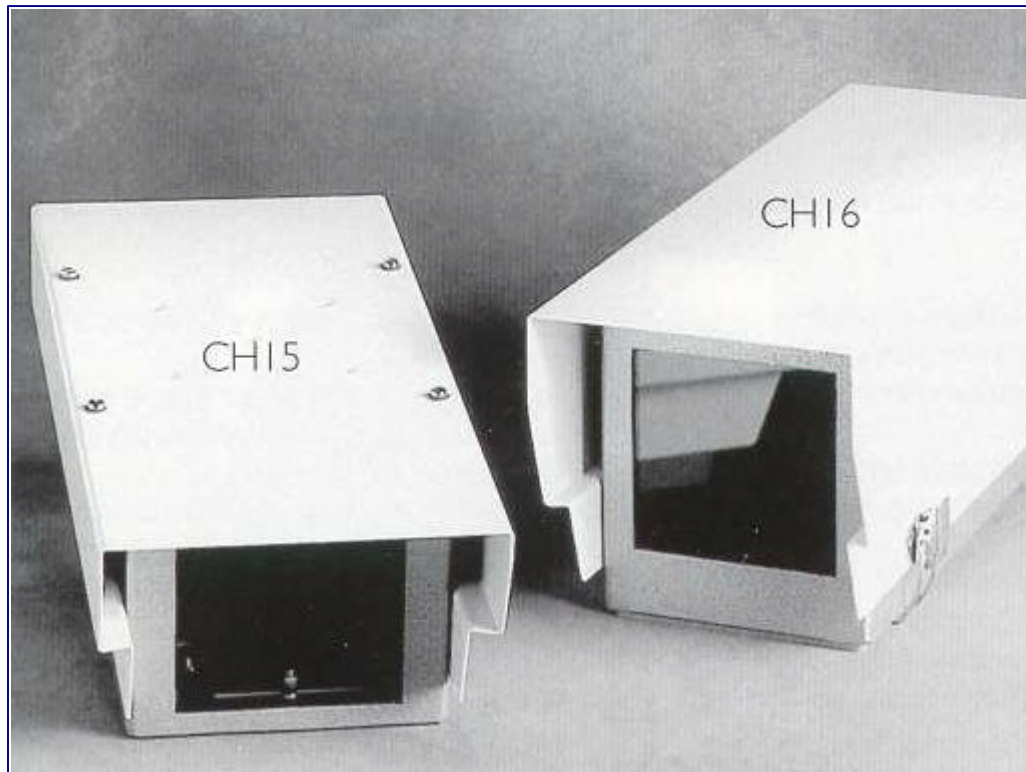

[ [Up](#) ] [ [CH9, CH10 & CH11](#) ] [ [CH8, CH12, CH13 & CH14](#) ] [ [CH15 & CH16](#) ] [ [Extruded Housings](#) ] [ [Internal Housings](#) ] [ [Dummy Housings](#) ]

## CAMERA HOUSINGS - CH15 & CH16

**These low cost camera housings have been specifically designed and manufactured to accommodate fixed CCD cameras and auto iris. Both can be mounted with either a two screw CCD or 4" PCD mounting.**

SPECIFICATION	CH15	CH16
Weight	2.5 kg	2 kg
Heater/Demister Power	35 W	35 W
Recommended wall bracket	WB 14	WB 14
Recommended swivel mount	SM 1	SM 1
Operating voltages	Optional: AC 240v 110v/24v DC 12v/24v	Optional: AC 240v 110v/24v DC 12v/24v

- |  |  |
|--|--|
| <ul style="list-style-type: none"> <li>■ Manufactured from 16 gauge aluminium sheeting with durable oyster hammer and white powder coat finish</li> <li>■ IP66 weatherproof standard approval</li> <li>■ Laminated window</li> <li>■ Stainless steel external fittings for longer life</li> <li>■ Conventional style hood (lift-off)</li> <li>■ Heater / demister</li> <li>■ Adjustable camera platform</li> <li>■ 3 cable glands and 11 way terminal block</li> <li>■ Choice of mounting (see diagram)</li> </ul> | <ul style="list-style-type: none"> <li>■ Manufactured from 16 gauge aluminium sheeting with durable oyster hammer and white powder coat finish</li> <li>■ IP66 weatherproof standard approval</li> <li>■ Laminated window</li> <li>■ Stainless steel external fittings for longer life</li> <li>■ Full length sunshield (forms part of hood)</li> <li>■ Heater / demister</li> <li>■ 2 cable glands and 11 way terminal block</li> <li>■ Choice of mounting (see diagram)</li> </ul> |
| <ul style="list-style-type: none"> <li>■ Camera insulation kit</li> <li>■ Operating voltages from 12v DC to 240v AC</li> </ul>   |  |