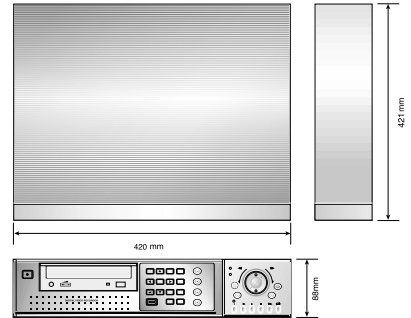

4-CHANNEL STAND-ALONE DIGITAL VIDEO RECORDER

SVR-430

Specifications

Features		SVR-430
Video Input		4 CH
Video Output		2 BNC, S-Video, VGA
Compression		MPEG-2
Display	Speed	120 fps
	Resolution	720 x 480
	Multi Screen	Single, Quad
	Digital Zoom	2X
	PIP	Live in Live
Recording	Speed	120 fps
	Resolution	640x480, 640x240, 320x240
	Type	Manual, Schedule, Event (Motion, Sensor)
HDD	Standard Installed	120GB / 250GB (Selectable)
	Expand (Option)	1 R-HDD
Backup / Copy		R-HDD, USB, CD-RW (Option)
External Interface		1 USB
Serial Interface		RS-485/422, RS-232C
Alarm	Sensor In	4
	Relay Out	4
Audio	Input/Output	4CH / 1CH
	Interface	1 RJ-45 (10 Base-T)
Network	Protocol	TCP/IP, DHCP, PPPoE
	S/W	SVR Manager
	Remote Control	Control up to 16 DVRs
Multi-Tasking		Triplex (Record, Playback, Back-up)
OSD (On Screen Display)		Multi-language
Temperature Range	Operation	5°C ~ 40°C
	Storage	-10°C ~ 60°C
Dimensions(mm) / Weight		420(W) x 88(H) x 421(D) / Appr. 7.5Kg (1 HDD)
Power Source / Consumption		AC 115/230V~, 50/60Hz / Max. 60W (1 HDD)

Dimensions