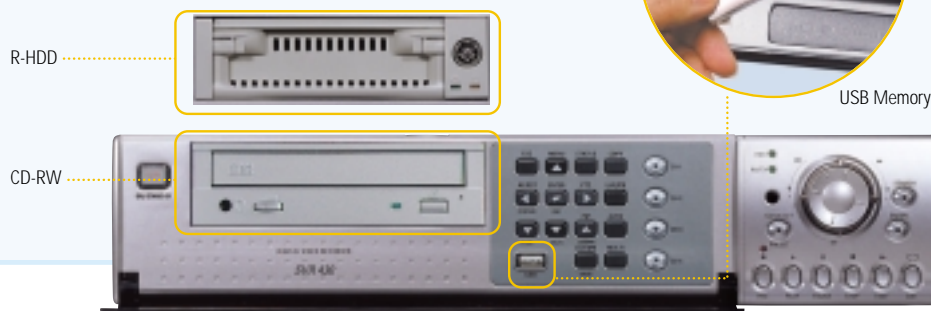

Utilizing Samsung's renowned digital technology and many years of experience in world's security market, our engineers have developed a powerful and versatile DVR in a compact solution. With new video compression technology and increased recording speed integrated with Samsung's new IMS (Intergrated Management Solution), the SVR-430 is truly new standard in stand-alone DVR !

Real-Time Live Display & Recording

The SVR-430 implements latest hardware based MPEG-2 technology for superior image quality and recording rate. The flexible system architecture enables you to adjust recording resolution and frame rate per channel. With this versatility, the unit is suitable for long-term recording using time-lapse setting or real-time recording applications such as casinos and financial institutions

User Friendly Setup & Operation

Samsung engineers, with their thorough knowledge of digital technology, have designed new graphic oriented setup menu. The user friendly menu allows installers or end users to configure the system with great ease. Furthermore, comfortable DVR operation is achieved with instant familiar control buttons, Jog/Shuttle and IR remote controller available in common consumer products.

Flexible Backup Solutions

As a standard, the SVR-430 is available with Removable-HDD. As an option, CD-RW can be supplemented. In addition, the unit also enables copying of limited files to external USB devices.