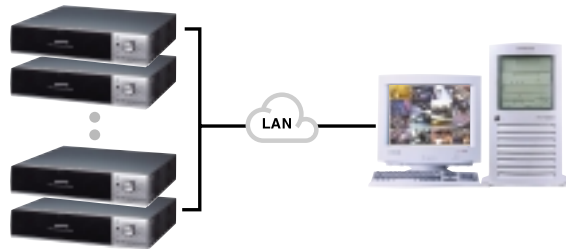

Powerful Remote Monitoring with IMS (Integrated Management Solution)

Multi-site Monitoring Program

The SVR-430 supports a wide range of network connections including LAN and ADSL. Users can conveniently monitor and manage DVRs from anywhere in the world. Moreover, Samsung's powerful IMS program (SVR Manager) has superb capacity to connect unlimited numbers of DVRs and manage these various channels simultaneously. Some of the features include :

- Live & Playback in multi-screen formats.
- Search by time / event
- Advanced menu setup
- PTZ control
- Local image backup

Additional Features

- Triplex Functions : Simultaneous live display / record / playback / backup / network (Available only on units with built-in R-HDD)
- Event Recording Using External Alarms and Motion Detection Function.
- Adjustable Recording Resolution
- Embedded Linux Operating System
- Simple Firmware Upgrade Using USB Memory.
- IR Remote Controller : Control up to 16 DVRs
- Rack Mountable