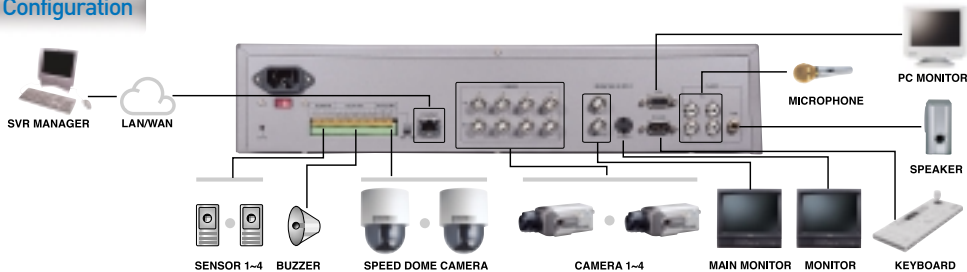

System Configuration