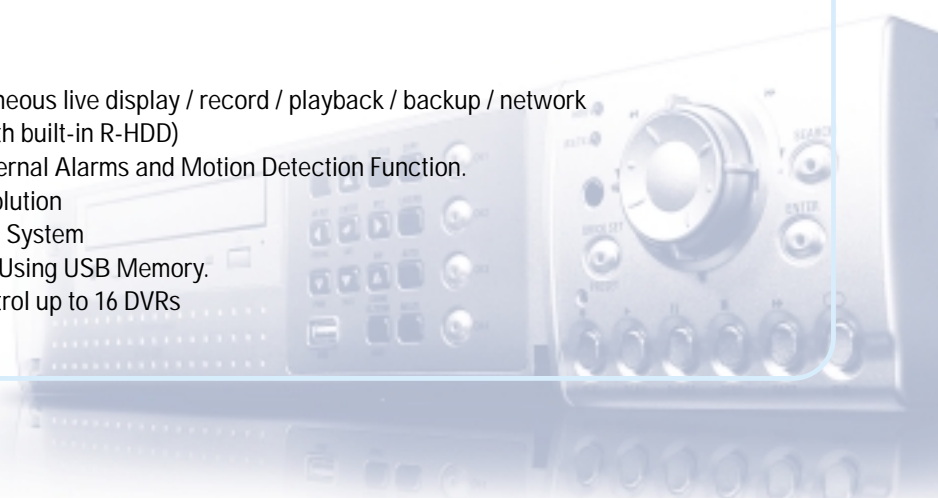

### Additional Features

- Triplex Functions : Simultaneous live display / record / playback / backup / network (Available only on units with built-in R-HDD)
- Event Recording Using External Alarms and Motion Detection Function.
- Adjustable Recording Resolution
- Embedded Linux Operating System
- Simple Firmware Upgrade Using USB Memory.
- IR Remote Controller : Control up to 16 DVRs
- Rack Mountable