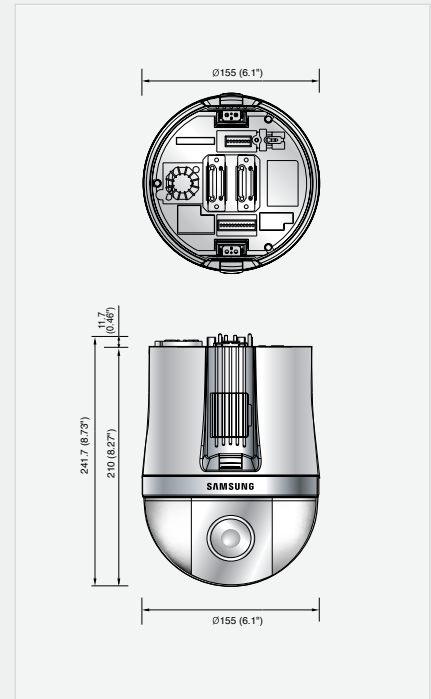

Dimensions

Unit : mm (inch)