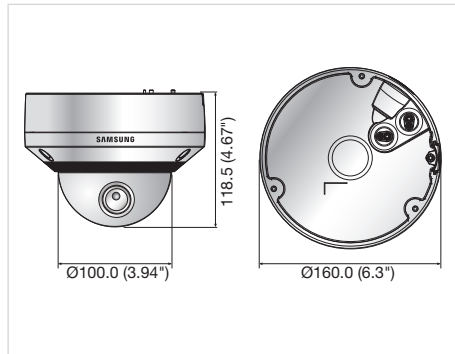

Dimensions

Unit : mm (inch)

Accessory (Optional)

SNV-7084N/P

VIDEO	
Imaging Device	1/2.8" PS Exmor 3.2M CMOS
Total Pixels	2,065(H) x 1,565(V)
Effective Pixels	2,065(H) x 1,553(V)
Scanning System	Progressive
Min. Illumination	Color : 0.1Lux (F1.2, 50IRE), 0.06Lux (F1.2, 30IRE) B/W : 0.01Lux (F1.2, 50IRE), 0.006Lux (F1.2, 30IRE)
S / N Ratio	50dB
Video Output	CVBS : 1.0 Vp-p / 75Ω composite, 720 x 480(N), 720 x 576(P), for installation DIP connector type
LENS	
Focal Length (Zoom Ratio)	3 ~ 8.5mm (2.8x) motorized varifocal
Max. Aperture Ratio	F1.2
Angular Field of View	H : 100.12°(Wide) ~ 35.38°(Tele) / V : 73.76°(Wide) ~ 26.58°(Tele)
Min. Object Distance	0.5m (1.64ft)
Focus Control	Simple focus (Motorized V/F) / Manual, Remote control via network (Manual, Simple focus)
Lens Type / Mount Type	DC auto iris, P-Iris / Board-in type
PAN / TILT / ROTATE	
Pan / Tilt / Rotate Range	0° ~ 354° / 0° ~ 67° / 0° ~ 355°
OPERATIONAL	
Camera Title	Off / On (Displayed up to 45 characters)
Day & Night	Auto (ICR) / Color / B/W / External / Schedule
Backlight Compensation	Off / BLC / WDR
Wide Dynamic Range	120dB
Contrast Enhancement	SSDR (Samsung Super Dynamic Range) (Off / On)
Digital Noise Reduction	SSNR3II (2D+3D noise filter) (Off / On)
Digital Image Stabilization	Off / On
Defog	Off / Auto / Manual
Motion Detection	Off / On (4 zones with 4 points polygonal)
Privacy Masking	Off / On (32zones with 4 points of polygonal)
Gain Control	Off / Low / Middle / High
White Balance	ATW / AWC / Manual / Indoor / Outdoor
Electronic Shutter Speed	Minimum / Maximum / Anti flicker (1 ~ 1/12,000sec)
Flip / Mirror	Off / On
Intelligent Video Analytics	Tampering, Virtual line, Enter / Exit, Appear / Disappear, Audio detection, Face detection with metadata
Alarm I/O	Input 1ea / Output 1ea
Alarm Triggers	Motion detection, Tampering, Audio detection, Face detection, Network disconnection, Video analytics, Alarm input
Alarm Events	File upload via FTP and E-mail, Notification via E-mail, Local storage (SD/SDHC/SDXC) or NAS recording at event, External output
NETWORK	
Ethernet	RJ-45 (10/100BASE-T)
Video Compression Format	H.264 (MPEG-4 part 10/AVC), MJPEG
Resolution	2048 x 1536, 1920 x 1080, 1600 x 1200, 1280 x 1024, 1280 x 960, 1280 x 720, 1024 x 768, 800 x 600, 800 x 450, 640 x 480, 640 x 360, 320 x 240, 320 x 180
Max. Framerate	H.264 : Max. 30fps@2048 x 1536, Max 60fps@the other resolutions MJPEG : Max. 10fps@2048 x 1536 Max. 15fps@1920 x 1080, 1600 x 1200, 1280 x 1024, 1280 x 960, 1280 x 720, 1024 x 768 Max. 30fps@800 x 600, 800 x 450, 640 x 480, 640 x 360, 320 x 240, 320 x 180
Smart Codec	Manual mode (Area-based : 5ea), Face detection mode
Video Quality Adjustment	H.264 : Compression level, Target bitrate level control, MJPEG : Quality level control
Bitrate Control Method	H.264 : CBR or VBR, MJPEG : VBR
Streaming Capability	Multiple streaming (Up to 10 profiles)
Audio In	Selectable (Mic in / Line in), Supply voltage : 2.5V DC (4mA), Input impedance : approx. 2K Ohm
Audio Out	Line out (3.5mm mono jack), Max output level : 1 Vrms
Audio Compression Format	G.711 u-law / G.726 selectable, G.726 (ADPCM) 8KHz, G.711 8KHz G.726 : 16Kbps, 24Kbps, 32Kbps, 40Kbps
Audio Communication	Bi-directional audio
IP	IPv4, IPv6
Protocol	TCP/IP, UDP/IP, RTP(UDP), RTP(TCP), RTCP, RTSP, NTP, HTTP, HTTPS, SSL, DHCP, PPPoE, FTP, SMTP, ICMP, IGMP, SNMPv1/v2c/v3(MIB-2), ARP, DNS, DDNS, QoS, PIM-SM, UPnP, Bonjour
Security	HTTPS(SSL) login authentication, Digest login authentication IP address filtering, User access log, 802.1x authentication
Streaming Method	Unicast / Multicast
Max. User Access	15 users at unicast mode
Edge Storage	micro SD/SDHC/SDXC
Application Programming Interfac	Motion images recorded in the SDXC/SDHC/SD memory card can be downloaded ONVIF profile S, HTTP API v2.0, S/NP 1.2
Webpage Language	English, French, German, Spanish, Italian, Chinese, Korean, Russian, Japanese, Swedish, Danish, Portuguese, Turkish, Polish, Czech, Rumanian, Serbian, Dutch, Croatian, Hungarian, Greek, Norwegian, Finnish
Web Viewer	Supported OS : Windows XP / VISTA / 7 / 8, MAC OS X 10.7 Supported Browser : Microsoft Internet Explorer (Ver. 11, 10, 9, 8), Mozilla Firefox (Ver. 19, 18, 17, 16, 15, 14, 13, 12, 11, 10, 9), Google Chrome (Ver. 25, 24, 23, 22, 21, 20, 19, 18, 17, 16, 15), Apple Safari (Ver. 6.0.2(Mac OS X 10.8, 10.7 only), 5.1.7) * Mac OS X only
Central Management Software	SmartViewer
ENVIRONMENTAL	
Operating Temperature / Humidity	-40°C ~ +55°C (-40°F ~ +131°F) / Less than 90% RH *Start up should be done at above -35°C
Storage Temperature / Humidity	-30°C ~ +60°C (-22°F ~ +140°F) / Less than 90% RH
Ingress Protection	IP66
Vandal Resistance	IK10
ELECTRICAL	
Input Voltage / Current	24V AC, 12V DC, PoE (IEEE802.3af class 3)
Power Consumption	Max. 9.0W / 11.5W (12V DC, Heater off / on), Max. 10.0W / 12.5W (PoE, Heater off / on) Max. 11.0W / 13.0W (24V AC, Heater off / on) * Heater works at PoE, DC, AC power input
MECHANICAL	
Color / Material	Ivory / Aluminum
Dimensions (WxH)	Ø160.0 x 118.5mm (Ø6.3" x 4.67")
Weight	960g (2.12 lb)