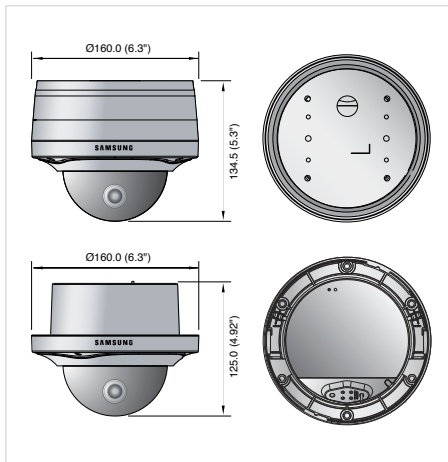

Dimensions

Unit : mm (inch)

The Eco mark represents Samsung Techwin's will to create environment-friendly products, and indicates that the product satisfies the EU RoHS Directive.

Design and specifications are subject to change without notice.

■ DISTRIBUTED BY

SAMSUNG TECHWIN CO., LTD.

701, Sampyeong-dong, Bundang-gu, Seongnam-si, Gyeonggi-do Korea 463-400
Tel : +82-70-7147-8741~8749, 8752~8760 Fax : +82-31-8018-3745
www.samsungsecurity.com www.samsungcctv.com

SAMSUNG TECHWIN AMERICA INC.

SAMSUNG TECHWIN EUROPE LTD.