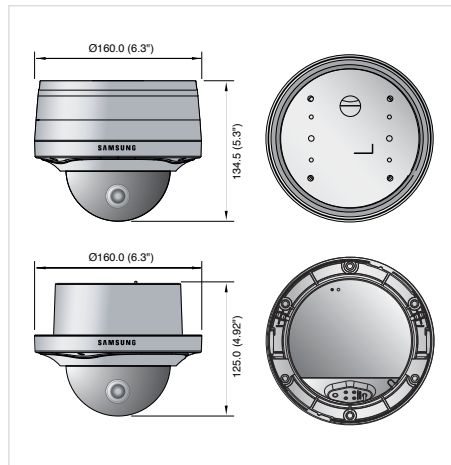

Dimensions

Unit : mm (inch)

The Eco mark represents Samsung Techwin's will to create environment-friendly products, and indicates that the product satisfies the EU RoHS Directive.

Design and specifications are subject to change without notice.

■ DISTRIBUTED BY

SAMSUNG TECHWIN CO., LTD.

701, Sampyeong-dong, Bundang-gu, Seongnam-si, Gyeonggi-do Korea 463-400
Tel : +82-70-7147-8741~8749, 8752~8760 Fax : +82-31-8018-3745
www.samsungsecurity.com www.samsungcctv.com

SAMSUNG TECHWIN AMERICA INC.

SAMSUNG TECHWIN EUROPE LTD.