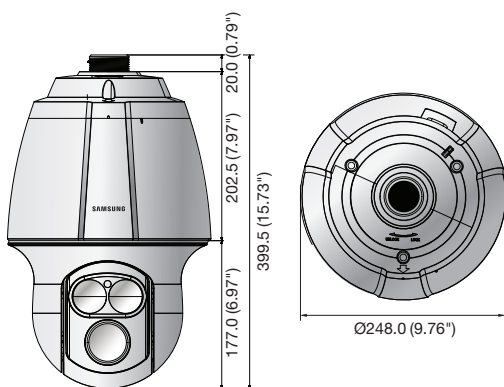

Dimensions

Unit : mm (inch)