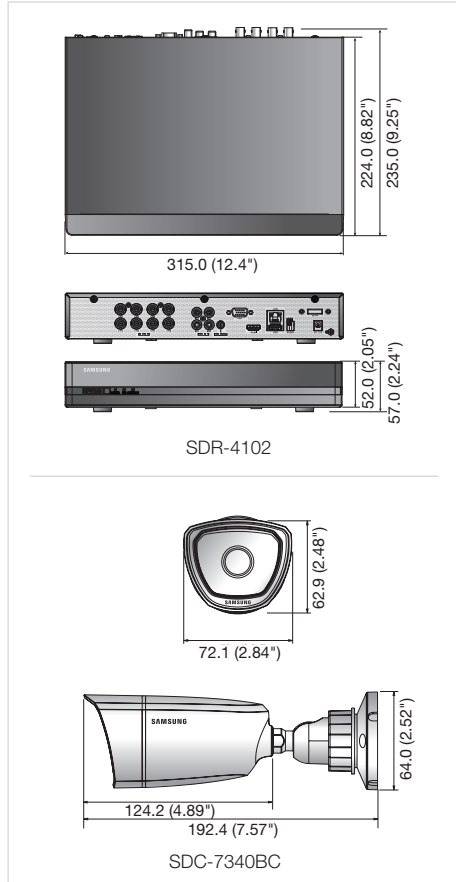

Kit Contents

- DVR (SDR-4102)
- Camera (SDC-7340BC) 8pcs
- Remote Control / Battery / Mouse
- Adapter / Power Cord
- 60ft BNC Cable 6pcs, 90ft BNC Cable 2pcs
- CD (Smart Viewer, User Manual)
- Quick Guide / Network Cable
- HDMI Cable