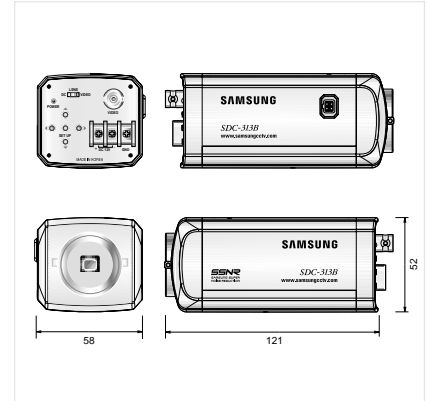

Dimensions