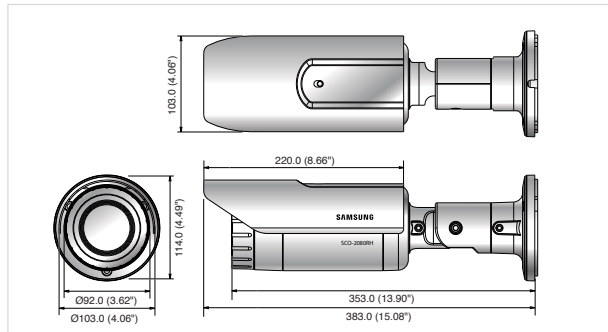

Dimensions

Unit : mm (inch)