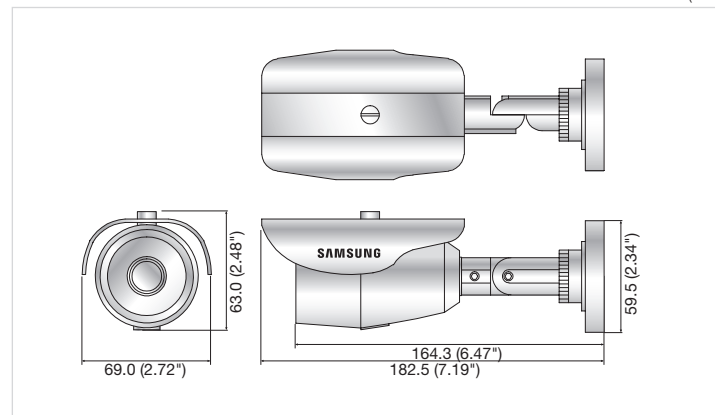

Impressive Cost Performance Ratio

SCO-2040R

High Resolution Small IR One-Body Camera

- High resolution of 650TV lines
- Min. Illumination 0Lux (IR LED on), IR distance 25m
- Built-in fixed lens (8mm)
- DNR, 12V DC, IP66

High Resolution Small IR Dome Camera

SCO-2030R/2040R

Specifications

SCO-2040RN	
VIDEO	
Imaging Device	1/3" CMOS
Total Pixels	680(H) x 512(V)
Scanning System	2 : 1 Interlace
Synchronization	Internal
Frequency	H : 15.734Hz / V : 59.94Hz
Horizontal Resolution	Color : 650TV lines
Min. Illumination	0Lux (IR LED on)
S / N Ratio	46dB (AGC off, Weight on)
Video Output	CVBS : 1.0 Vp-p / 75Ω composite
LENS	
Focal Length (Zoom Ratio)	8mm (Fixed)
Max. Aperture Ratio	F2.0
Angular Field of View	H : 38.5° / V : 32.6° / D : 45° :
Min. Object Distance	0.2m (0.66ft)
Lens Type	Fixed
Mount Type	Board type
OPERATIONAL	
Day & Night	Auto
Digital Noise Reduction	Auto
Gain Control	Auto
White Balance	Auto (3,200°K ~ 6,500°K)
Shutter Mode	Auto (Rolling shutter)
IR Distance	25m (IR LED 15ea)
ENVIRONMENTAL	
Operating Temperature / Humidity	0°C ~ +40°C (+32°F ~ +104°F) / 20% ~ 85% RH
ELECTRICAL	
Input Voltage / Current	12V DC
Power Consumption	Max. 2.2W
MECHANICAL	
Color / Material	Dark gray / Plastic
Dimensions (WxHxD)	69.0 x 63.0 x 182.5mm (2.72" x 2.48" x 7.19")
Weight	300g (0.66 lb)

Dimensions

Unit : mm (inch)

The Eco mark represents Samsung Techwin's will to create environment-friendly products, and indicates that the product satisfies the EU RoHS Directive.

Design and specifications are subject to change without notice.