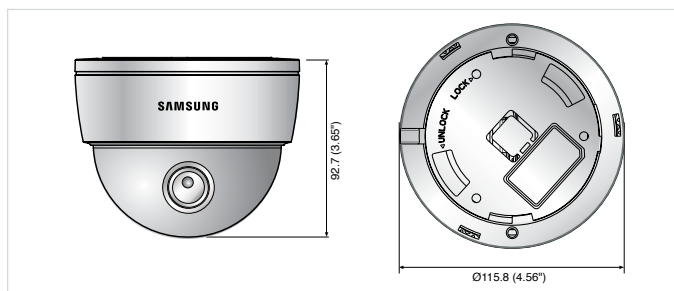

Dimensions

Unit : mm (inch)