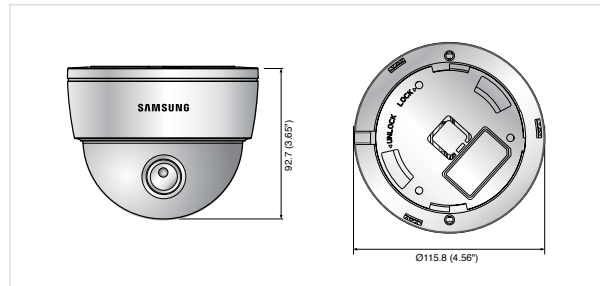

Dimensions

Unit : mm (inch)