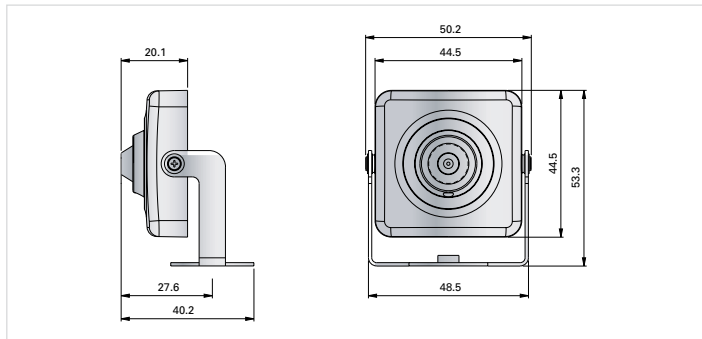

Dimensions

Unit : mm (inch)