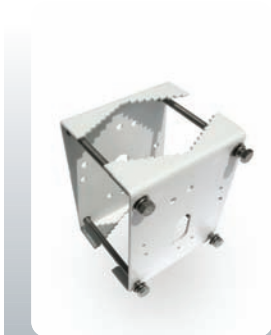

Mounting Bracket Options:

RV-POLE