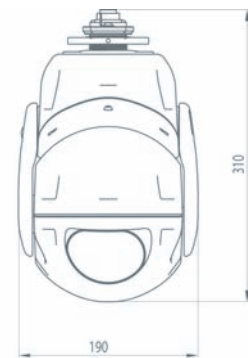

Order Codes

RVX18 X-Series Dome/PTZ Camera.
RVX18-W X-Series Dome/PTZ Camera with Wiper.

Related Products: RVX28 & RVX28-W