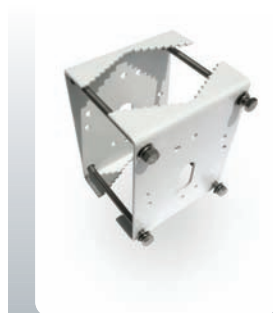

Dome Configuration.

X-series domes all have flat toughened glass windows providing superior optics compared to conventional Dome bubbles. Unlike conventional Domes the X-series Cameras can see above the horizon without the video picture being clipped by the Dome top.

Telemetry:

RS 485 Pelco P, Pelco D, Vista, Dennard.
 Coaxial BBV.

Power Supply Options:

RV-PSU 110-240V input. 24VDC 2A output.
 RV-PSU-ALM16 PSU including 16 alarm inputs.
 RV-PSU-ALM16-W PSU with 16 alarm inputs and wireless PIR interface.

Order Codes

RVX18 X-Series Dome/PTZ Camera.
 RVX18-W X-Series Dome/PTZ Camera with Wiper.

Related Products: RVX28 & RVX28-W

Mounting Bracket Options:

RV-POLE

RV-CNR

RV-SWAN

RV-WALL