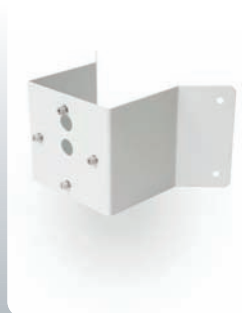

Dome Configuration.

X-series domes all have flat toughened glass windows providing superior optics compared to conventional Dome bubbles. Unlike conventional Domes the X-series Cameras can see above the horizon without the video picture being clipped by the Dome top.

Order Codes

RVX18 X-Series Dome/PTZ Camera.
 RVX18-W X-Series Dome/PTZ Camera with Wiper.

Related Products: RVX28 & RVX28-W

Mounting Bracket Options:

RV-POLE

RV-CNR

RV-SWAN

RV-WALL