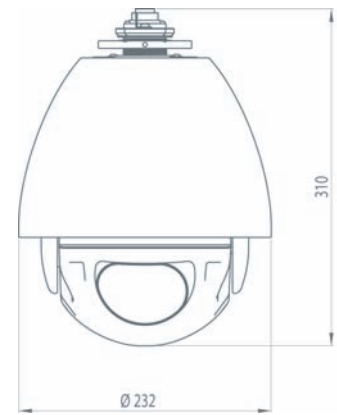

X-SERIES

RVX18 RVX18-W (wiper)

Key Features

- Cameras supplied as Dome-Easy convert to PTZ
- Rugged Aluminium casting and toughened window
- 0.1/second to 200/second for precise control
- 18X Sony FCB Camera Module
- Up the Coax and 485 control options
- 100 presets, 8 tours, alarm options
- Privacy, 24 programmable zones
- Wiper option available
- Versions available with IR

Specification

Camera Module FCB-EX490EP, 18X module 550 TV lines, Colour/mono TDN.

Mechanical:

Material Powder coat die cast aluminium. Toughened glass window.
Environment -35°C to +50°C. IP 66.
Weight 7Kg.

Telemetry:

RS 485 Pelco P, Pelco D, Vista, Dennard.
Coaxial BBV.

Power Supply Options:

RV-PSU 110-240V input. 24VDC 2A output.
RV-PSU-ALM16 PSU including 16 alarm inputs.
RV-PSU-ALM16-W PSU with 16 alarm inputs and wireless PIR interface.

Order Codes

RVX18 X-Series Dome/PTZ Camera.
RVX18-W X-Series Dome/PTZ Camera with Wiper.

Related Products: RVX28 & RVX28-W