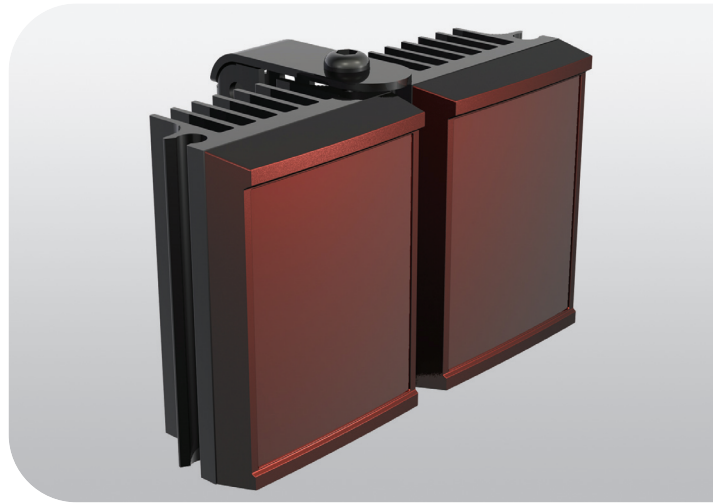

rayMAX 50

INFRA-RED PRODUCT RANGE

The RAYMAX series of High Performance Infra-Red LED illuminators provide class leading performance, long life and ultra low maintenance. They incorporate the very latest surface mount LED's to deliver excellent night-time pictures with improved optical output and outstanding reliability.

The unique Adaptive Illumination™ concept provides the flexibility to alter the angle of illumination on site to suit specific security needs and to match the camera's field of view. RAYMAX illuminators are also purpose designed to provide even output illumination.

Each unit is fitted with a Cool Running™ thermal management system to carefully control LED output and delivers a projected working life of 10 years.

RAYMAX illuminators are supplied with bracket and power supply. Control features on the power supply include adjustable power output, photocell and telemetry control. RAYMAX 50 is suitable for all low light installations up to 40 metres (130ft).

- Zero Light Pollution
- Even Output Illumination
- Semi-Covert or Covert Options

rayTEC®

www.rayteccctv.com

ADAPTIVE ILLUMINATION™

Designed for RAYMAX Infra-Red and RAYLUX White-Light illuminators, Adaptive Illumination™ allows the installer to adjust the angle of the light projection from a single unit to fit the specific demands of any installation. Adjustment is quick and convenient and any angle from 30-60 degrees is easily selectable. Adaptive Illumination is patent pending technology available exclusively from Raytec.