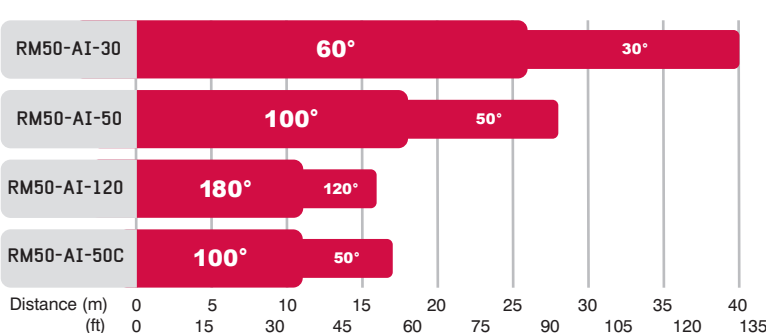

ILLUMINATOR

Max Distance: Up to 40m (130ft)
Angle: Various - See Part Codes
Optics: SMT LED's
Consumption: 20W max
Voltage: 13.5V current controlled
Weight: 1.7kg
Environmental: IP66
Temp Range: -50 to +50°C (-58 to 122°F)
Cable Length: 2.5m
Colour: Black
Wavelength: 850 or 950nm
Dimensions: 160 x 115 x 54mm

Other models available on request.

RAYMAX 50 ILLUMINATION DISTANCES

N.B Maximum distance is dependant upon camera/lens performance.

ALL RAYMAX DISTANCES

		METRES		FEET	
		Narrow	Wide	Narrow	Wide
RAYMAX 200	RM200-AI-10	249	200	817	656
	RM200-AI-30	160	106	525	346
	RM200-AI-50	112	74	367	243
	RM200-AI-120	64	42	210	139
RAYMAX 100	RM100-AI-30	80	53	262	173
	RM100-AI-50	56	37	184	121
	RM100-AI-120	32	21	105	69
RAYMAX 50	RM50-AI-30	40	26	131	87
	RM50-AI-50	28	18	92	61
	RM50-AI-120	16	11	52	35
RAYMAX 25	RM25-30	20	non AI		66
	RM25-50	14	non AI		46
	RM25-120	8	non AI		26