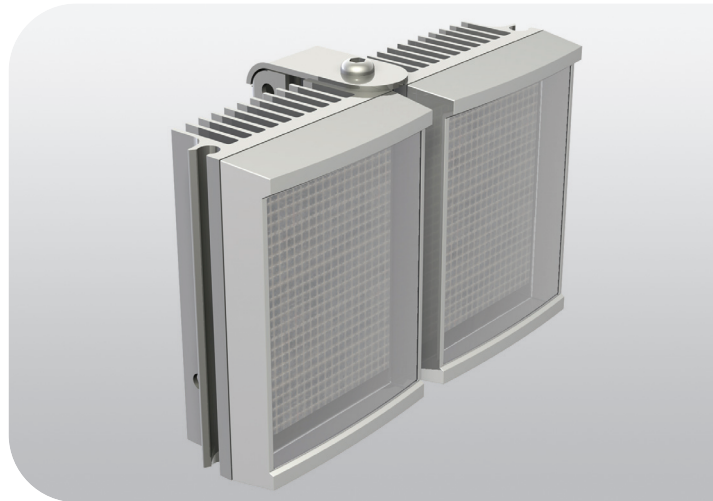

rayLUX 100

WHITE-LIGHT PRODUCT RANGE

Designed to be used with colour or day / night cameras the RAYLUX series of High Performance White-Light LED illuminators provide class leading performance, long life, energy efficiency and ultra low maintenance. They incorporate the very latest surface mount LED's to deliver excellent night-time pictures with improved optical output and outstanding reliability.

The unique Adaptive Illumination™ concept provides the flexibility to alter the angle of illumination on site to suit specific security needs and to match the camera's field of view. RAYLUX illuminators are also purpose designed to provide even output illumination.

Each unit is fitted with a Cool Running™ thermal management system to carefully control LED output and delivers a projected working life of 10 years.

RAYLUX illuminators are supplied with bracket and power supply. Control features on the power supply include adjustable power output, photocell and telemetry control. RAYLUX 100 is designed for low light installations up to 42m (140ft).

POWERFUL

- Distances up to 42m (140ft)
- Latest LED technology
- Ultra Wide Angle

FLEXIBLE

- Adaptive Illumination™
- Fully Controllable Power Supply

RELIABLE

- 10 year life
- Cool Running™ thermal management system