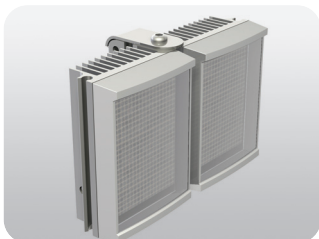

rayLUX 100

WHITE-LIGHT PRODUCT RANGE

Designed to be used with colour or day / night cameras the RAYLUX series of High Performance White-Light LED illuminators provide class leading performance, long life, energy efficiency and ultra low maintenance. They incorporate the very latest surface mount LED's to deliver excellent night-time pictures with improved optical output and outstanding reliability.

The unique Adaptive Illumination™ concept provides the flexibility to alter the angle of illumination on site to suit specific security needs and to match the camera's field of view. RAYLUX illuminators are also purpose designed to provide even output illumination.

Each unit is fitted with a Cool Running™ thermal management system to carefully control LED output and delivers a projected working life of 10 years.

RAYLUX illuminators are supplied with bracket and power supply. Control features on the power supply include adjustable power output, photocell and telemetry control. RAYLUX 100 is designed for low light installations up to 42m (140ft).