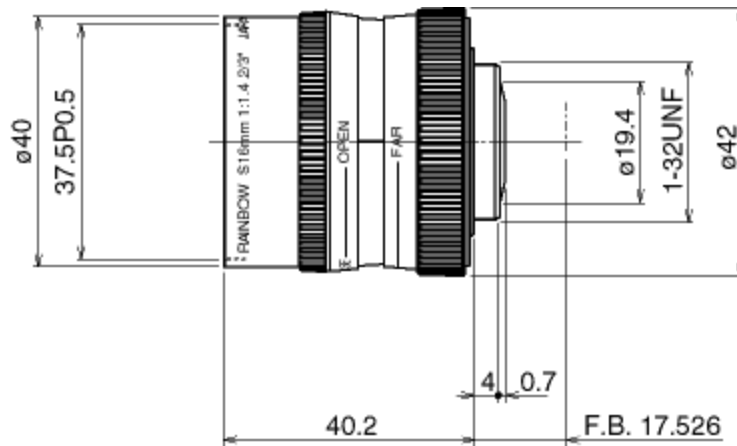

Fixed Focal Length

S16WI

2/3" 16mm Manual Iris, C-mount

Compatible with 2/3", 1/2", 1/3" & 1/4" Cameras

Focal Length:	16mm
Maximum Relative Aperture:	1:1.4
Iris:	F1.4~Close
Mount:	C-mount
Minimum Object Distance:	0.4m (from front vertex)
Angular Field of View:	2/3" : 30.7° x 23.3° 1/2" : 22.6° x 17.1° 1/3" : 17.1° x 12.8° 1/4" : 12.8° x 6.2°
Optical Back Focal Distance:	14.2mm (in air)
Operation:	Focus: Manual Iris: Manual
Operation Temp:	-10 ~ +50°C (+14 ~ 122°F)
Filter Size:	37.5mm P0.5
Weight:	Approx. 60g (2.1oz)

Click for larger image