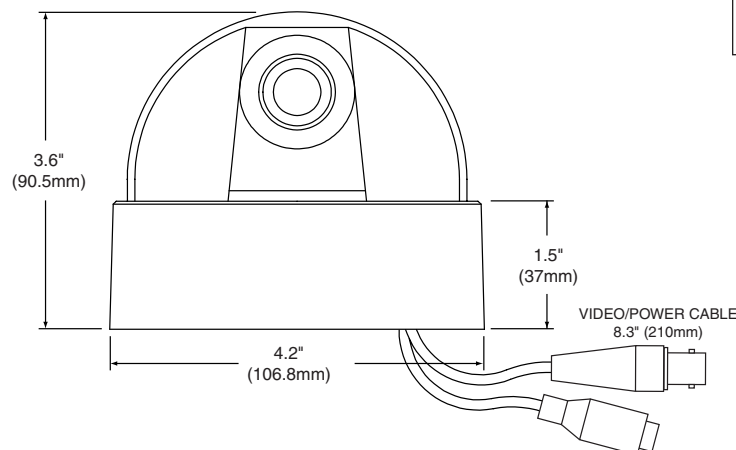

- 1/3" Color DSP
- 3.5~8mm lens DC auto-iris lens
- Compact housing, easy installation

Model	MDCVF
Image Sensor	Color 1/3" Interline Transfer CCD
Field of View	70~33° Horizontal
Lens	3.5~8mm F1.6~360 DC auto-iris
Horizontal Resolution	380 TV Lines
TV System	PAL
Picture Elements (pixels)	510 (H) × 492 (V)
Min. Illumination	0.5 lux
Signal to Noise Ration	More than 48dB
Synchronizing System	Internal
Video Output	1Vp-p 75ohm
Gamma Correction	r = 0.45
White Balance	Auto 2500°K - 9500°K
Gain Control	Auto
Power Requirement	12VDC ±10%
Operating Current	120mA w/ regulated power in
Operating Condition	+14 ~ 122°F (-10°C ~ +50°C)
Measurements	ø4.2 × 3.6 inches (ø106.8mm × 90.5mm)
Weight (Camera Only)	8.8 oz. (250g)