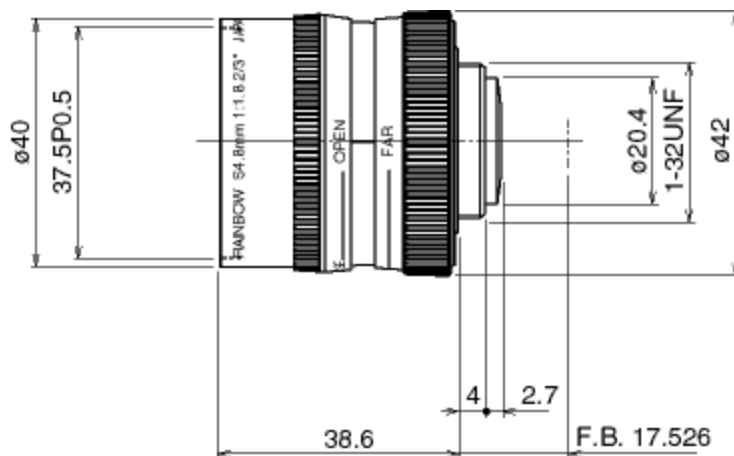

Fixed Focal Length

S48WI

2/3" 4.8mm Manual - Iris, C-mount

Compatible with 2/3", 1/2", 1/3" & 1/4" Cameras

Focal Length:	4.8mm
Maximum Relative Aperture:	1:1.8
Iris:	F1.8~Close
Mount:	C-mount
Minimum Object Distance:	0.2m (from front vertex)
Angular Field of View:	2/3" : 85.0° x 69.0° 1/2" : 67.4° x 53.1° 1/3" : 53.1° x 41.1° 1/4" :
Optical Back Focal Distance:	10.9mm (in air)
Operation:	Focus: Manual Iris: Manual
Operation Temp:	-10 ~ +50°C (+14 ~ 122°F)
Filter Size:	37mm P0.5
Weight:	Approx. 70g (2.5oz)

Click for larger image