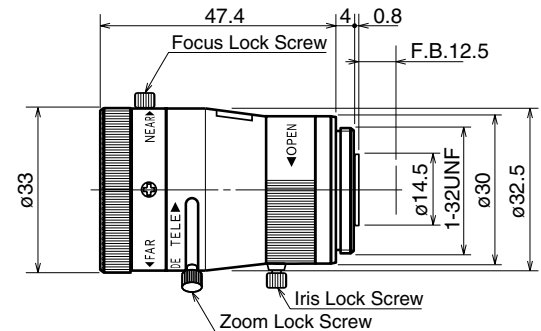

L2864VCS

2.8~6.4mm F1.4 – CS-Mount

Compatible with 1/3" & 1/4" Cameras

Focal Length:	2.8~6.4mm
Max. Relative Aperture:	1:1.4
Iris:	F1.4~Close
Angular Field of View:	1/3": 88.7° × 68.2° at 2.8mm 41.1° × 31.4° at 6.4mm 1/4": 68.2° × 51.5° at 2.8mm 31.4° × 23.8° at 6.4mm
Min. Object Distance (M.O.D.):	0.2m (From Front Vertex)
Optical Back Focal Distance:	8.45mm (In Air)
Operation:	Zoom: Manual Focus: Manual Iris: Manual
Operation Temperature:	-10 ~ +50°C (+14 ~ 122° F)
Filter Size:	None
Size, Approx. Weight:	ø33 × 47.4mm, 45g (Approx. ø1.3 × 1.9in., 1.6oz.)

L338VCS

3.3~8mm F1.4 – CS-Mount

Compatible with 1/3" & 1/4" Cameras

Focal Length:	3.3~8mm
Max. Relative Aperture:	1:1.4
Iris:	F1.4~Close
Angular Field of View:	1/3": 80.2° × 59.7° at 3.3mm 35.5° × 26.8° at 8mm 1/4": 59.7° × 44.5° at 3.3mm 26.8° × 19.1° at 8mm
Min. Object Distance (M.O.D.):	0.2m (From Front Vertex)
Optical Back Focal Distance:	8.58mm (In Air)
Operation:	Zoom: Manual Focus: Manual Iris: Manual
Operation Temperature:	-10 ~ +50°C (+14 ~ 122° F)
Filter Size:	None
Size, Approx. Weight:	ø33 × 47.4mm, 45g (Approx. ø1.3 × 1.9in., 1.6oz.)