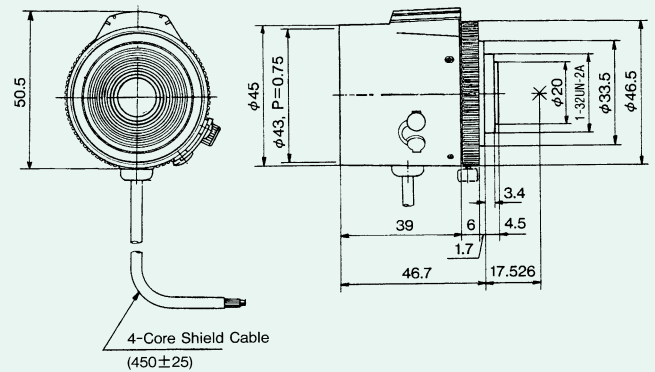

## 2/3, 1 Format Manual Override

C418ER(C30406)

C-MOUNT  
Unit:mm

C814ER(C30820)

C-MOUNT  
Unit:mm

## 2/3, 1 Format Manual Override

B1214ER(C21221)

C-MOUNT  
Unit:mm

C1614ER(C31631)

C-MOUNT  
Unit:mm

■ Specifications		C418ER	C814ER	B1214ER	C1614ER
Focal Length		4.8mm	8mm	12.5mm	16mm
Max. Aperture Ratio		1:1.8	1:1.4	1:1.4	1:1.4
Iris Range		F1.8~360	F1.4~360	F1.4~360	F1.4~360
Operation Method	Iris	Remote & Auto	Remote & Auto	Remote & Auto	Remote & Auto
	Focus	Fixed	Manual	Manual	Manual
	Zoom	—	—	—	—
1/4 Format Angle of View	Horizontal	41.27	25.10	16.21	12.70
	Vertical	31.10	18.91	12.19	9.54
1/3 Format Angle of View	Horizontal	54.57	33.22	21.53	16.91
	Vertical	41.27	25.10	16.21	12.70
1/2 Format Angle of View	Horizontal	71.65	43.67	28.51	22.48
	Vertical	54.57	33.22	21.53	16.91
Min. Object Distance		0.3m	0.2m	0.3m	0.5m
Back Focal Length		9.71mm	14.5mm	14.4mm	13.2mm
Flange Back Length		17.526mm	17.526mm	17.526mm	17.526mm
Filter Screw Size		—	$\phi 43.0\text{mm } P=0.75\text{mm}$	$\phi 43.0\text{mm } P=0.75\text{mm}$	$\phi 43.0\text{mm } P=0.75\text{mm}$
Temperature Range		-20°C~+50°C	-20°C~+50°C	-20°C~+50°C	-20°C~+50°C
Dimensions		46.5×50.5×37.5mm	46.5×50.5×51.1mm	46.5×50.5×47.5mm	46.5×50.5×46.7mm
Weight		120g	140g	140g	110g
Remarks					