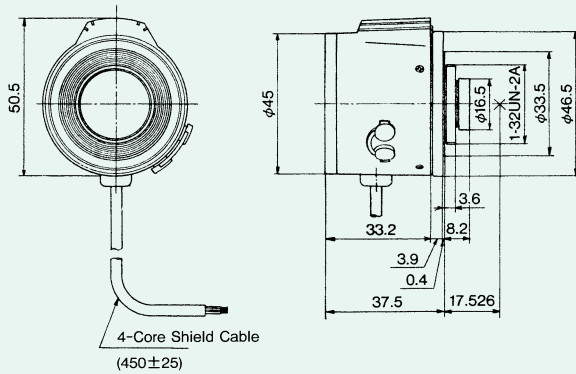

## 2/3, 1 Format Manual Override

C418ER(C30406)

C-MOUNT  
Unit:mm

C814ER(C30820)

C-MOUNT  
Unit:mm

## 2/3, 1 Format Manual Override

B1214ER(C21221)

C-MOUNT  
Unit:mm

C1614ER(C31631)

C-MOUNT  
Unit:mm

■ Specifications		C418ER	C814ER	B1214ER	C1614ER
Focal Length		4.8mm	8mm	12.5mm	16mm
Max. Aperture Ratio		1:1.8	1:1.4	1:1.4	1:1.4
Iris Range		F1.8~360	F1.4~360	F1.4~360	F1.4~360
Operation Method	Iris	Remote & Auto	Remote & Auto	Remote & Auto	Remote & Auto
	Focus	Fixed	Manual	Manual	Manual
	Zoom	—	—	—	—
1/4 Format Angle of View	Horizontal	41.27	25.10	16.21	12.70
	Vertical	31.10	18.91	12.19	9.54
1/3 Format Angle of View	Horizontal	54.57	33.22	21.53	16.91
	Vertical	41.27	25.10	16.21	12.70
1/2 Format Angle of View	Horizontal	71.65	43.67	28.51	22.48
	Vertical	54.57	33.22	21.53	16.91
Min. Object Distance		0.3m	0.2m	0.3m	0.5m
Back Focal Length		9.71mm	14.5mm	14.4mm	13.2mm
Flange Back Length		17.526mm	17.526mm	17.526mm	17.526mm
Filter Screw Size		—	$\phi 43.0\text{mm } P=0.75\text{mm}$	$\phi 43.0\text{mm } P=0.75\text{mm}$	$\phi 43.0\text{mm } P=0.75\text{mm}$
Temperature Range		-20°C~+50°C	-20°C~+50°C	-20°C~+50°C	-20°C~+50°C
Dimensions		46.5×50.5×37.5mm	46.5×50.5×51.1mm	46.5×50.5×47.5mm	46.5×50.5×46.7mm
Weight		120g	140g	140g	110g
Remarks					