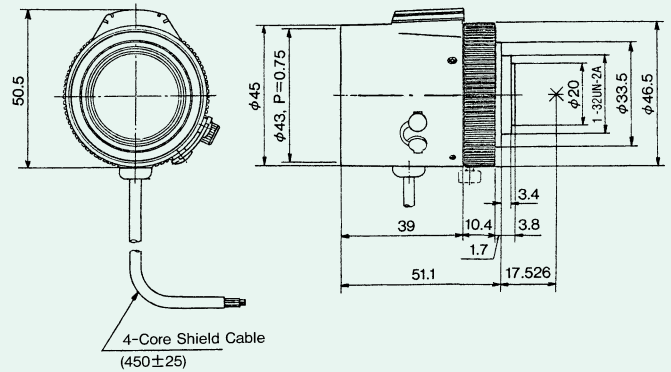

## 2/3, 1 Format Manual Override

C418ER(C30406)

C-MOUNT  
Unit:mm

C814ER(C30820)

C-MOUNT  
Unit:mm

## 2/3, 1 Format Manual Override

B1214ER(C21221)

C-MOUNT  
Unit:mm

C1614ER(C31631)

C-MOUNT  
Unit:mm

■ Specifications		C418ER	C814ER	B1214ER	C1614ER
Focal Length		4.8mm	8mm	12.5mm	16mm
Max. Aperture Ratio		1:1.8	1:1.4	1:1.4	1:1.4
Iris Range		F1.8~360	F1.4~360	F1.4~360	F1.4~360
Operation Method	Iris	Remote & Auto	Remote & Auto	Remote & Auto	Remote & Auto
	Focus	Fixed	Manual	Manual	Manual
	Zoom	—	—	—	—
1/4 Format Angle of View	Horizontal	41.27	25.10	16.21	12.70
	Vertical	31.10	18.91	12.19	9.54
1/3 Format Angle of View	Horizontal	54.57	33.22	21.53	16.91
	Vertical	41.27	25.10	16.21	12.70
1/2 Format Angle of View	Horizontal	71.65	43.67	28.51	22.48
	Vertical	54.57	33.22	21.53	16.91
Min. Object Distance		0.3m	0.2m	0.3m	0.5m
Back Focal Length		9.71mm	14.5mm	14.4mm	13.2mm
Flange Back Length		17.526mm	17.526mm	17.526mm	17.526mm
Filter Screw Size		—	$\phi 43.0\text{mm } P=0.75\text{mm}$	$\phi 43.0\text{mm } P=0.75\text{mm}$	$\phi 43.0\text{mm } P=0.75\text{mm}$
Temperature Range		-20°C~+50°C	-20°C~+50°C	-20°C~+50°C	-20°C~+50°C
Dimensions		46.5×50.5×37.5mm	46.5×50.5×51.1mm	46.5×50.5×47.5mm	46.5×50.5×46.7mm
Weight		120g	140g	140g	110g
Remarks					