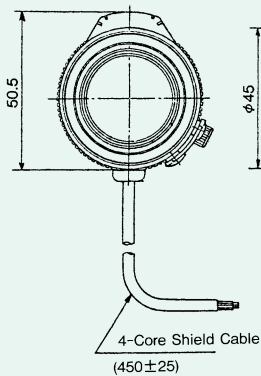

## 2/3, 1 Format Manual Override

C418ER(C30406)

C-MOUNT  
Unit:mm

C814ER(C30820)

C-MOUNT  
Unit:mm

## 2/3, 1 Format Manual Override

B1214ER(C21221)

C-MOUNT  
Unit:mm

C1614ER(C31631)

C-MOUNT  
Unit:mm

■ Specifications		C418ER	C814ER	B1214ER	C1614ER
Focal Length		4.8mm	8mm	12.5mm	16mm
Max. Aperture Ratio		1:1.8	1:1.4	1:1.4	1:1.4
Iris Range		F1.8~360	F1.4~360	F1.4~360	F1.4~360
Operation Method	Iris	Remote & Auto	Remote & Auto	Remote & Auto	Remote & Auto
	Focus	Fixed	Manual	Manual	Manual
	Zoom	—	—	—	—
1/4 Format Angle of View	Horizontal	41.27	25.10	16.21	12.70
	Vertical	31.10	18.91	12.19	9.54
1/3 Format Angle of View	Horizontal	54.57	33.22	21.53	16.91
	Vertical	41.27	25.10	16.21	12.70
1/2 Format Angle of View	Horizontal	71.65	43.67	28.51	22.48
	Vertical	54.57	33.22	21.53	16.91
Min. Object Distance		0.3m	0.2m	0.3m	0.5m
Back Focal Length		9.71mm	14.5mm	14.4mm	13.2mm
Flange Back Length		17.526mm	17.526mm	17.526mm	17.526mm
Filter Screw Size		—	$\phi 43.0\text{mm } P=0.75\text{mm}$	$\phi 43.0\text{mm } P=0.75\text{mm}$	$\phi 43.0\text{mm } P=0.75\text{mm}$
Temperature Range		-20°C~+50°C	-20°C~+50°C	-20°C~+50°C	-20°C~+50°C
Dimensions		46.5×50.5×37.5mm	46.5×50.5×51.1mm	46.5×50.5×47.5mm	46.5×50.5×46.7mm
Weight		120g	140g	140g	110g
Remarks					