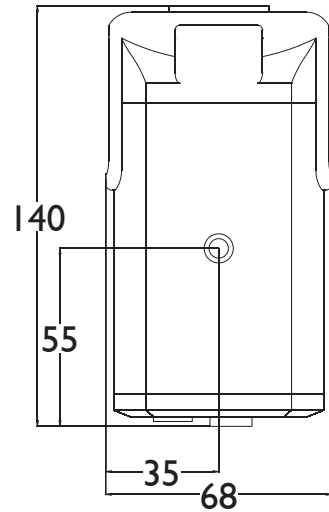

Ordering information

Model	Description	NTSC/PAL
Siqura BC10 /N	box camera, 480 TVL, 110-230 Vac	NTSC
Siqura BC10 /P	box camera, 480 TVL, 110-230 Vac	PAL

Siqura BC10

Technical Specifications

Camera

Image sensor	1/3" Super HAD CCD	
Scanning system	NTSC	PAL
Effective pixels	380k	440k
Horizontal resolution	480 TVL	480 TVL

Mechanical

Dimension (h x w x d)	5.51 x 2.68 x 2.1 in. (140 x 68 x 52 mm)
Weight	5.09 oz. (145g)
Color	RAL-9003 (Signal White)

Environmental

Operating Temperature	+32°F to +122°F (0°C to +50°C)
-----------------------	-----------------------------------

Powering

Power consumption	2W
Power	/N - 110 VAC /P- 230 VAC
Power connector	Terminal block

* Lens, bracket, and power adapter are not included

Ordering Information Accessories

Model	Description
Siqura WM04	Wall bracket for indoor BC series
Siqura VL01	Varifocal lens, 1/3", 1.8-3.6 mm, f1.6, DC auto iris
Siqura VL11	Varifocal lens, 1/3", 2.9-8.2 mm, f1.0, DC auto iris
Siqura VL12	Varifocal lens, 1/3", 2.9-8.2 mm, f1.0, DC auto iris, IR-corrected
Siqura VL22	Varifocal lens, 1/3", 2.8-12 mm, f1.3, DC auto iris, IR-corrected
Siqura VL23	Varifocal lens, 1/3", 2.8-12 mm, f1.3, DC auto iris, IR-corrected, megapixel
Siqura VL31	Varifocal lens, 1/3", 8.5-40 mm, f1.3, DC auto iris, IR-corrected