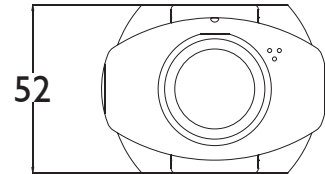

Mechanical

Dimension (h x w x d)	5.51 x 2.68 x 2.1 in. (140 x 68 x 52 mm)
Weight	5.09 oz. (145g)
Color	RAL-9003 (Signal White)

Environmental

Operating Temperature	+32°F to +122°F (0°C to +50°C)
-----------------------	-----------------------------------

Powering

Power consumption	2W
Power	/N - 110 VAC /P- 230 VAC
Power connector	Terminal block

* Lens, bracket, and power adapter are not included

Ordering Information Accessories

Model	Description
Siqura WM04	Wall bracket for indoor BC series
Siqura VL01	Varifocal lens, 1/3", 1.8-3.6 mm, f1.6, DC auto iris
Siqura VL11	Varifocal lens, 1/3", 2.9-8.2 mm, f1.0, DC auto iris
Siqura VL12	Varifocal lens, 1/3", 2.9-8.2 mm, f1.0, DC auto iris, IR-corrected
Siqura VL22	Varifocal lens, 1/3", 2.8-12 mm, f1.3, DC auto iris, IR-corrected
Siqura VL23	Varifocal lens, 1/3", 2.8-12 mm, f1.3, DC auto iris, IR-corrected, megapixel
Siqura VL31	Varifocal lens, 1/3", 8.5-40 mm, f1.3, DC auto iris, IR-corrected