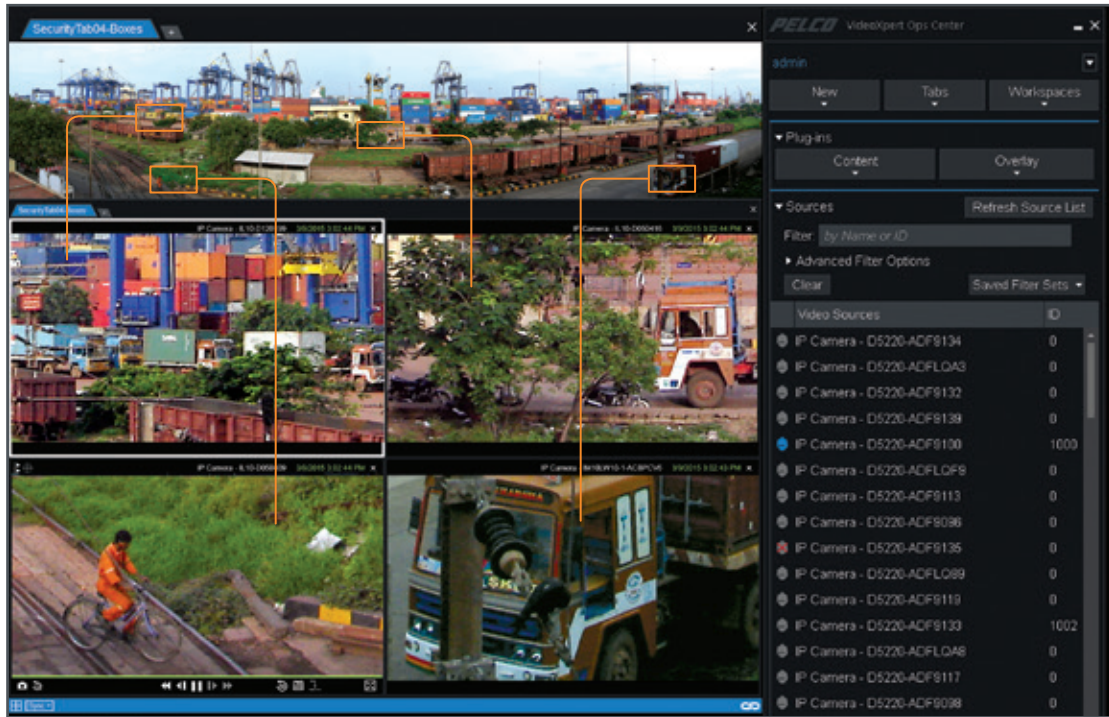

The Big Picture and Every Last Detail

Take in the whole panoramic scene and simultaneously drill down into crisp detailed immersive views where you can pan, tilt, and zoom into areas of interest. Unlike PTZ cameras where you might zoom in tight, lose the rest of the scene, and could be pointing in the wrong direction, Optera captures the entire scene for both live and retrospective analysis.

Seamless Situational Awareness

Optera uses advanced SureVision 2.0 technology to optimize the images from each of the four sensors and then seamlessly stitches and blends them at the boundaries to present you with a natural, continuous panorama. No more worries about poor alignment between sensors, having to manually sequence images, or gaps in information. Optera is the next best thing to being inside the image itself.

Bright Lights, Shadows, Intense Light—No Problem!

Day or night, Optera adapts to changing lighting conditions across the entire panorama as your scene changes. Thanks to Anti-Bloom technology and proprietary image processing, SureVision 2.0 produces high-quality images in extreme low light without ever leaving wide dynamic range mode. Only SureVision 2.0 provides this powerful simultaneous combination of Low Light and WDR performance.