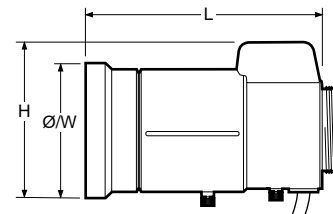

Select the model lens that best suits your needs from the Technical Specifications section of this product specification sheet.

	H	Ø/W	L
13VD1-3	1.80 (45.72)	1.56 (39.50)	2.05 (52.10)
13VD2.5-6	1.80 (45.72)	1.55 (39.37)	1.85 (46.99)
13VD3-8	1.74 (44.20)	1.44 (36.58)	2.13 (54.10)
13VD3.5-8	2.13 (54.10)	0.90 (22.80)	1.87 (45.50)
13VD5-40	1.95 (49.53)	1.66 (42.16)	2.85 (72.39)
13VD5-50	2.13 (54.10)	1.63 (41.40)	2.33 (59.20)
13VD5.5-82.5	2.15 (54.40)	1.89 (48.00)	3.23 (82.00)