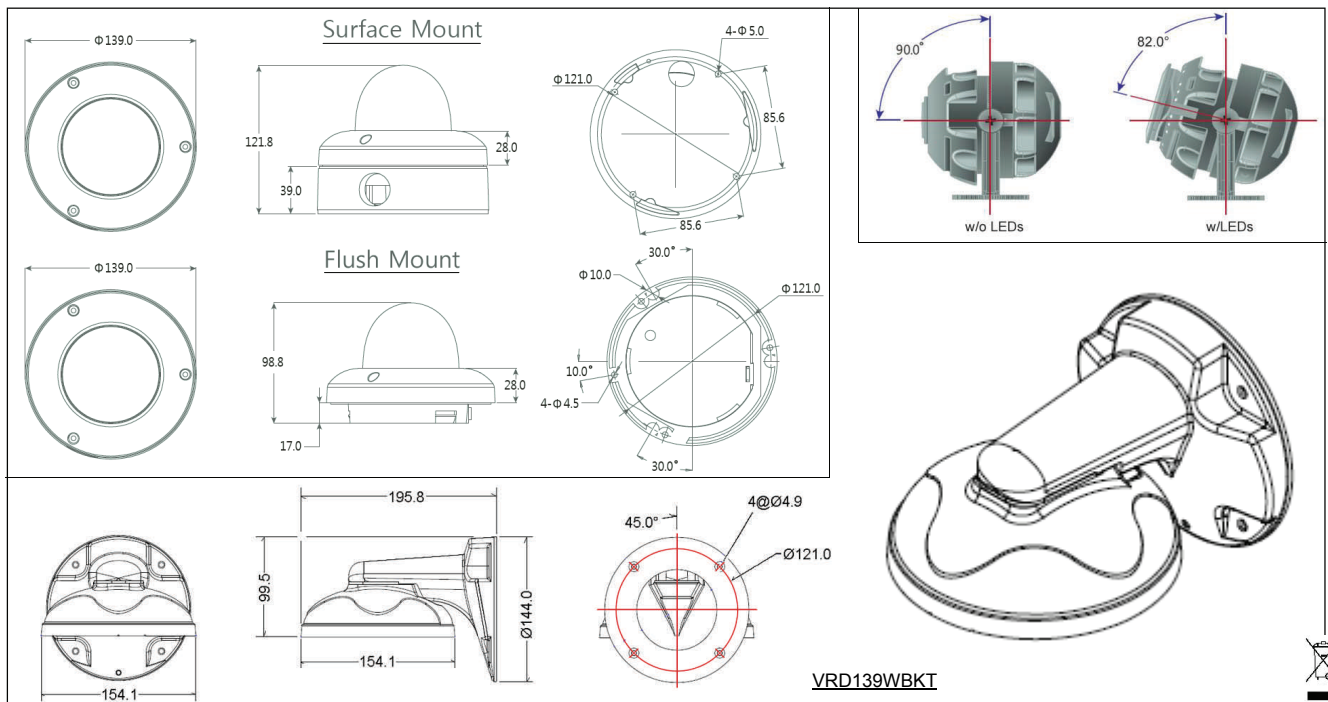

VRD139 Series Vandal-Resistant Dome Camera

- Sony® Super HAD II CCD*
- Pixim® Seawolf CMOS Sensor*
- IP68 Water-Proof Housing
- Lens Options: 2.8-11mm F1.4 Vari-Focal
2.9-8.5mm F1.4 Omni-Focus**
- True Day/Night Function*
- Maximum Dynamic Range
- ICON OSD (On Screen Display) control
- Wide DC Voltage tolerance (10~16vDC)
- Dual Voltage (12vDC/24vAC)
- 850nm Infrared Lighting to 20m*
- Fan function*
- Heater function*
- 2nd Video output
- RS-485 Port available
- Surface and Flush mounting

*Option

** w/Alarm Zoom function and IR remote Control

For critical applications additional lighting may be required

Mode	Sensor	Resolution	Sensitivity	Power	Features	ORDER CODE
Col/B&W	1/3" CCD	600 TVL	0.1/0.01 0.0lux(LEDs on)	max. 1.1W	IRLEDs, TDN5 IR cut filter As above plus Omni-Focus lens	VRD139
TDN						VRD139LT
TDN						VRD139LTOF
Col/B&W	CMOS	690 TVL	0.22/0.0lux (LEDs on)	max. 1.8W	Super-Wide Dynamic operation	VRD139DPS
Wall mounting Bracket						VRD139WBKT