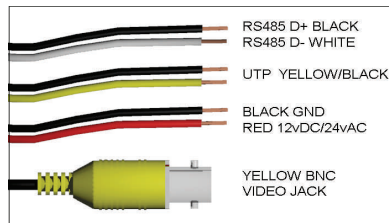

VRD139 Series Vandal-Resistant Dome Camera

- Sony® Super HAD II CCD*
- Pixim® Seawolf CMOS Sensor*
- IP68 Water-Proof Housing
- Lens Options: 2.8-11mm F1.4 Vari-Focal
2.9-8.5mm F1.4 Omni-Focus**
- True Day/Night Function*
- Maximum Dynamic Range
- ICON OSD (On Screen Display) control
- Wide DC Voltage tolerance (10~16vDC)
- Dual Voltage (12vDC/24vAC)
- 850nm Infrared Lighting to 20m*
- Fan function*
- Heater function*
- 2nd Video output
- RS-485 Port available
- Surface and Flush mounting

*Option

** w/Alarm Zoom function and IR remote Control

For critical applications additional lighting may be required

Mode	Sensor	Resolution	Sensitivity	Power	Features	ORDER CODE
Col/B&W	1/3" CCD	600 TVL	0.1/0.01 0.0lux(LEDs on)	max. 1.1W	IRLEDs, TDN5 IR cut filter As above plus Omni-Focus lens	VRD139
TDN						VRD139LT
TDN						VRD139LTOF
Col/B&W	CMOS	690 TVL	0.22/0.0lux (LEDs on)	max. 1.8W	Super-Wide Dynamic operation	VRD139DPS
Wall mounting Bracket						VRD139WBKT