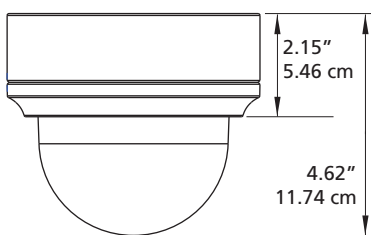

# ME4 Outdoor IR Dome

4MP dome with High Dynamic Range (HDR) and built-in IR for outdoor applications

Shown with optional wall mount

Shown with optional sunshield/wall mount

For customers who need to monitor activity in a variety of lighting conditions, from bright light to complete darkness, the **ME4 Outdoor IR Dome** integrates IR LEDs, HDR, P-Iris, and 4MP resolution to guarantee superior image quality, regardless of lighting. The camera is protected by a weather-proof (IP66), vandal-resistant (IK10) enclosure, and generates an alert in the event someone attempts to obstruct or move the camera.