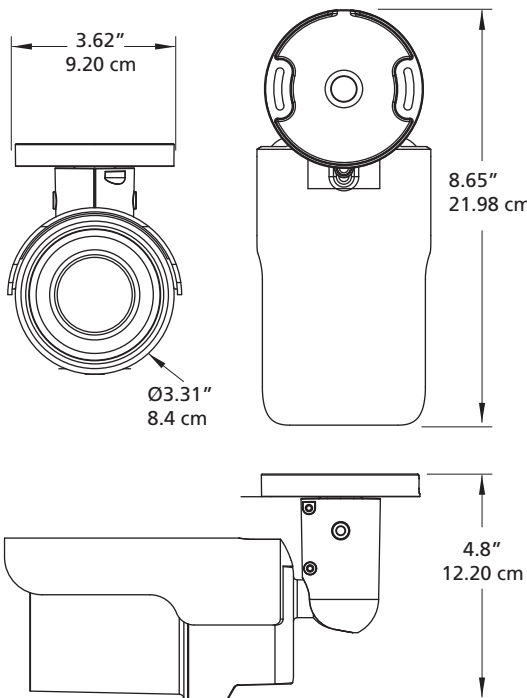

For customers who need to monitor activity in a variety of lighting conditions, from bright light to complete darkness, the **ME4 Outdoor IR Bullet Camera** integrates IR LEDs, HDR, and 4MP resolution to guarantee superior image quality, regardless of lighting. One of the models incorporates a P-Iris, which maintains image sharpness, even in varying outdoor lighting conditions.