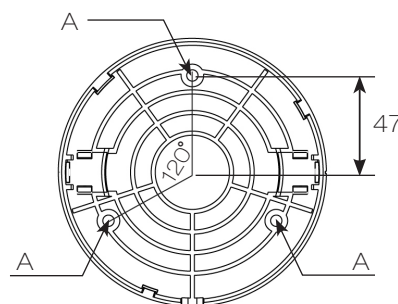

#### DIMENSIONS : (Unit : mm)

Ø130 x 115

Ø 130

#### INSTALLATION HOLE SITE DIAGRAM :

A (M3.0\*25, wooden screw)

## SPECIFICATION :

Name		Day & Night 1080P HD Vandal Resistant Dome IR IP Camera	
Model		LR6022EX3.6	
Lens	Focal length		3.3 – 12 mm
	Iris		F1.4
	Angle of view	H	79.3° – 29.8°
		V	59.4° – 22.4°
D		99° – 37.3°	
Pick up element		1/2.7" CMOS image sensor	
Effective pixels		1920 (H) x 1080 (V) = 2,073,600 (pixel)	
Chip size		5.856mm (H) x 3.276mm (V)	
Scanning system		Progressive Scan	
Infrared cut filter		Auto / Schedule / Day (Color) / Night (Mono)	
Min. illumination		0.1 Lux at F1.4 (Low Light Mode) / 0 Lux with IR LED ON	
White balance		Auto / Tungsten / Indoor / Fluorescents1 / Fluorescents2 / Outdoor1 / Outdoor2	
Back light compensation		Off / On	
Electronic shutter		1/30(1/25)s – 1/8000s	
Sense up		Off / 1 Frame / 2 Frames / 3 Frames / 7 Frames	
Sense up +		Yes	
Auto gain control		36 dB Variable Gain	
3D Noise Reduction		Off / 1 – 32 Selectable	
2D WDR		Off / x2 / x3 / x4	
Privacy masking		Off / On (4 zones)	
Image effects		Brightness, Contrast, Hue, Saturation, Sharpness, Mirror, Flip	
IP rating		IP66	
Vandal resistant rating		IK7	
Infrared LED	Peak wavelength		850nm
	Beam spread		30°
	Radiant distance		25M
Operating temperature		-40°C – +50°C (-40°F – 122°F)	
Dimension		Ø 130 x 115mm	
Weight		1000g	
Power supply		DC12V ±10% / PoE (IEEE 802.3af compliant)	
Power consumption		DC12V, 9W / PoE, 10.2W	