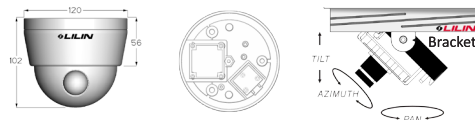

### Dimensions $\Phi 120 \times 102\text{mm}$

(Unit:mm)

IP CAMERA SERIES					
1080P HD Dome IP Camera					
Model		LD2122E2	LD2122E4	LD2122E6	
Lens	Focal Length	2.8 mm	4 mm	6 mm	
	Iris	F1.8	F1.6	F1.8	
	Angle of View	H	84°	62.2°	43.6°
		V	52°	37.4°	25.4°
	D	98°	69.2°	49.4°	
Pick Up Element	1/2.5" CMOS image sensor				
Effective Pixels	1920 (H) x 1080 (V) = 2,073,600 (pixel)				
Chip Size	5.70mm (H) x 4.28mm (V)				
Scanning System	Progressive Scan				
Min. illumination	1.5 Lux at F1.8	1 Lux at F1.6	1.5 Lux at F1.8		
White Balance	Auto / Tungsten / Indoor / Fluorescents1 / Fluorescents2 / Outdoor1 / Outdoor2				
Back Light Compensation	Off / On				
Electronic Shutter	1/30s – 1/8000s				
Sense Up	Off / 1 Frame / 2 Frames / 3 Frames / 7 Frames				
Sense Up +	Yes				
Auto Gain Control	36 dB Variable Gain				
3D Noise Reduction	Off / 1 – 32 Selectable				
2D WDR	Off / x2 / x3 / x4				
Privacy Masking	Off / On (4 zones)				
Image Effects	Brightness, Contrast, Hue, Saturation, Sharpness, Mirror, Flip				
Operating Temperature	-25°C – +50°C (-13°F – 122°F)				
Dimension	$\Phi 120 \times 102\text{mm}$				
Weight	400g				
Power Supply	DC12V $\pm 10\%$ / PoE (IEEE 802.3af compliant)				
Power Consumption	DC12V, 5W / PoE, 6W				