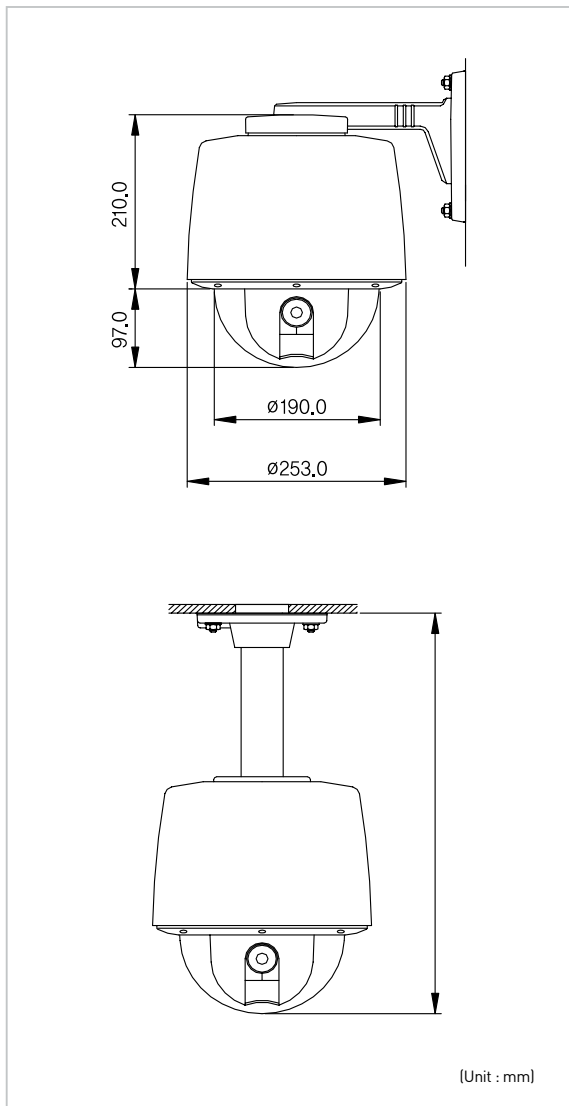

KD-S1821 (Outdoor Type) | SPEED COLOR DOME CAMERA

■ Outward Appearance

■ Features

- Interior dome camera with refined design
- 18x optical zoom
- 1/4" SONY SUPER HAD CCD / Horizontal Resolution 480TV over and High Quality Image
- IP66 Based Waterproof Design
- Equipped with backlight compensation function (BLC)
- 64 Preset

■ Specifications

General Spec	KD-S1821	
	NTSC	PAL
CCD Type	1/4" Sony Super HAD CCD	
Total No. Pixels	811(H) × 508(V)	795(H) × 596(V)
Scanning System	525 Lines	625 Lines
Horizontal Resolution	480 TV Lines over	
Lens	Optical	18 × Optical Zoom
	Digital	12 × Digital Zoom
Sensitivity to Light	Normal Mode	1Lux[30 IRE]
	Night Mode	0.003Lux [Night mode]
PAN	Rotation Angle	360°C
	Speed(Manual)	0.5° ~ +150° /sec(64steps)
	Speed(Preset)	300° /sec
Tilt	Rotation Angle	0° ~90°C
	Speed(Manual)	0.5° ~ + 45° /sec(64steps)
	Speed(Preset)	200° /sec
Video Output	Composite Video Output 75ohm Terminated	
Waterproof Capacity	IP66	
S/N Ratio	0.48dB over	
Video Output	1.0Vp~p/75 Ohm Composite	
Operating Temperature	-10°C ~ +45°C (Air Humidity Max 90%)	
Voltage	AC24V 60/50Hz 850mA	
Power Consumption	20W	
Dimension	253(∅) × 307mm(H), 190(∅) (Bubble)	
Weight	5.3kg	