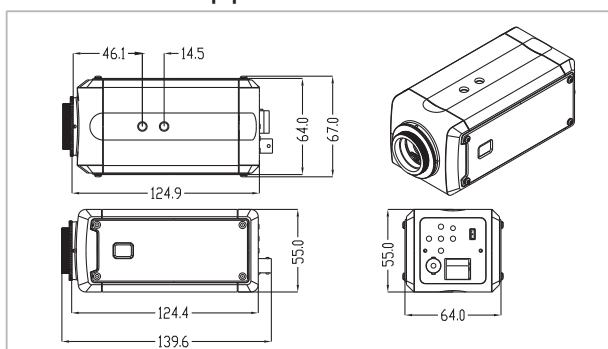

■ Outward Appearance

(Unit : mm)

■ Features

- Digital box camera with innovation design
- High resolution picture quality through digital signal processor
- Superior Wide Dynamic Range
- OSD Control (KB-10012L/KB-10024L Series)
- Wide voltage input operation
- Easy installation & operation
- C/CS mount lens adaptable (manual, video and auto iris lenses)

■ Specifications

General Spec		KB-8012	KB-10012	KB-8024L	KB-10024L
Sensor		1/3" Interlaced color CCD (Double speed CCD)	1/3" CMOS (Wide Dynamic Range sensor)	1/3" Interlaced color CCD (Double speed CCD)	1/3" CMOS (Wide Dynamic Range sensor)
H.Resolution		480	480	480	480
Scanning system	NTSC	525 Lines interlaced	525 Lines interlaced	525 Lines interlaced	525 Lines interlaced
	PAL	625 Lines interlaced	625 Lines interlaced	625 Lines interlaced	625 Lines interlaced
Video output		Composite (1.0Vp-p), 75Ω	Composite (1.0Vp-p), 75Ω	Composite (1.0Vp-p), 75Ω	Composite (1.0Vp-p), 75Ω
Synchronization		Internal	Internal	Internal / Line Lock	Internal / Line Lock
Electronics iris	NTSC	1/60 ~ 1/100,000	1/60 ~ 1/100,000	1/60 ~ 1/100,000	1/60 ~ 1/100,000
	PAL	1/50 ~ 1/100,000	1/50 ~ 1/100,000	1/50 ~ 1/100,000	1/50 ~ 1/100,000
Light sensitivity		0.2Lux, With F1.2 30IRE	0.5Lux, With F1.2 50IRE	0.2Lux, With F1.2 30IRE	0.5Lux, With F1.2 50IRE
Gamma		0.45	0.45	0.45	0.45
S/N Ratio		46dB	48dB	46dB	48dB
Input voltage		DC8.0-18[V]	DC8.0-18[V]	DC10-20[V], AC20-28[V]	DC10-20[V], AC20-28[V]
OSD Control		N/A	OSD Control	N/A	OSD Control
Power consumption		MAX 2.4[W]	MAX 2.1[W]	MAX 3.5[W]	MAX 2.9[W]
Operating temperature		-10°C ~ +55°C	-10°C ~ +55°C	-10°C ~ +55°C	-10°C ~ +55°C
Storage temperature		-20°C ~ +70°C	-20°C ~ +70°C	-20°C ~ +70°C	-20°C ~ +70°C
Operating Humidity		90% RH (non-condensing)	90% RH (non-condensing)	90% RH (non-condensing)	90% RH (non-condensing)
Connection	Video	BNC Cable	BNC Cable	BNC Cable	BNC Cable
	Power	Terminal block	Terminal block	Terminal block	Terminal block
Dimension		64(W) X 55(H) X 124.4(D)	64(W) X 55(H) X 124.4(D)	64(W) X 55(H) X 124.4(D)	64(W) X 55(H) X 124.4(D)
Weight		470g	470g	470g	470g
Certification		CE/FCC	CE/FCC	CE/FCC	CE/FCC