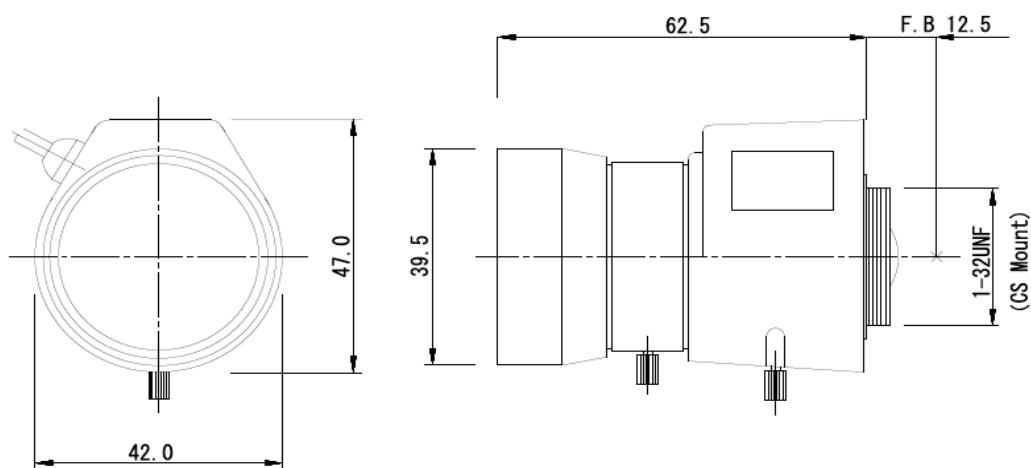

Kawaden CCTV LENS

KV0560DIR

**A multi task long focus
5-60mm lens for Day and Night use**

**5-60mm F1.6-360 Varifocal Lens
IR Corrected DC Auto Iris**

Specifications

Model No.	KV0560DIR		Flange Back Length	12.5mm	
Focal Length	5-60mm		M.O.D.	0.3m	
Max. Aperture Ratio	1:1.6-360		Dimensions	42(W) x 47(H) x 62.5(L) mm	
Image Format	1/3 inch		Weight	123g	
Mount	CS mount		Operating Voltage	Open	Less than 4.0V
Operation	Iris	DC Auto Iris	Voltage	Close	More than 0.5V
	Focus	Manual	Operating Temperature	-10°C - +50°C	
	Zoom	Manual	Wave Length Covered	400nm - 900nm	
Angle of View (1/3")	D	65.5° - 5.8°			
	H	52.5° - 4.6°			
	V	39.4° - 3.4°			