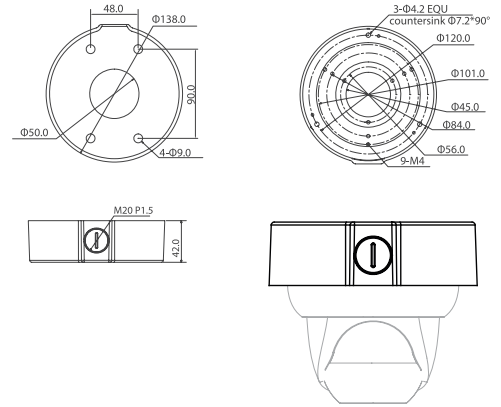

Optional Mini-Dome Accessories	
Model	PFA130
Description	Junction Box
Dimensions	138mm x 42mm
Weight	0.38kg
Load Bearing	3.0kg