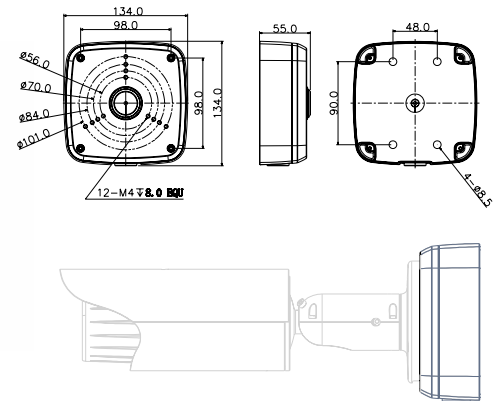

Optional Mini-Dome Accessories	
Model	PFA122
Description	Water Proof Junction Box
Dimensions	134mm x 134mm x 55mm
Weight	0.5Kg
Load Bearing	3Kg